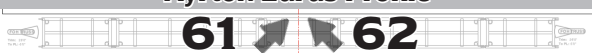

BENCH FRONTS

Ayrton Eurus Profile