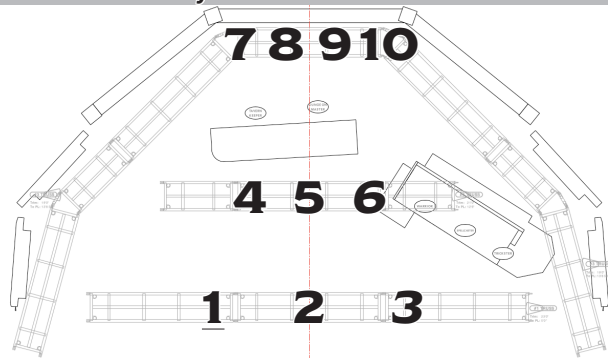

TOP SPECIALS

Ayrton Eurus Profile