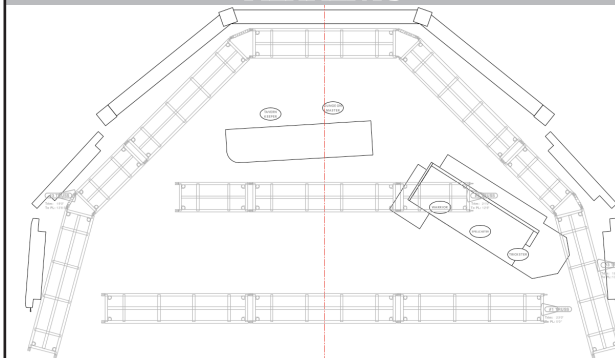

BULB CANOPY

FILAMENTS

HIGH SIDES

Ayrton Eurus Profile

PRO TOWERS

Ayrton Eurus Profile

FOH WEDGE

Ayrton Eurus Profile