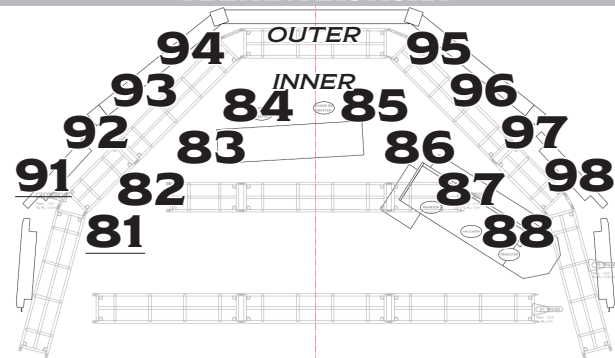

WASH AURAS - RING

MARTIN MAC AURA