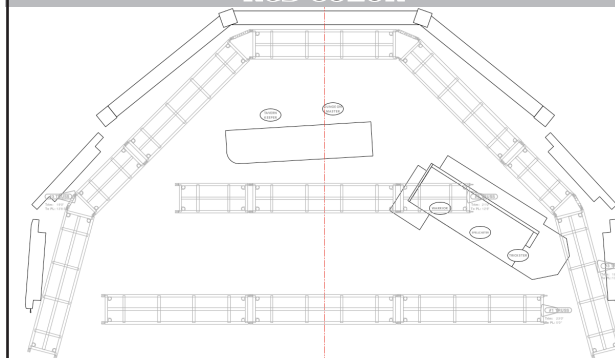

BULB CANOPY

RGB COLOR