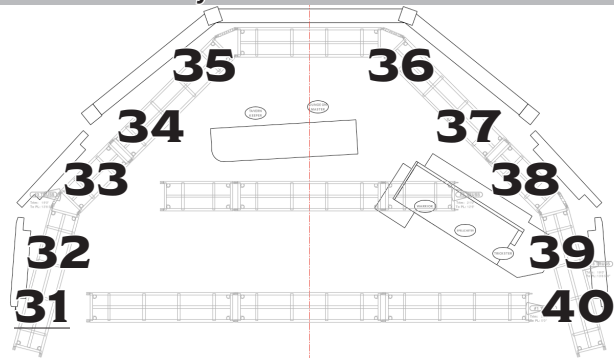

RING SPECIALS

Ayrton Eurus Profile