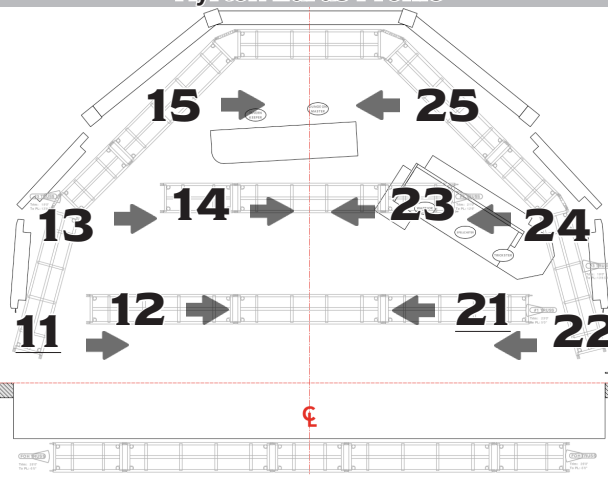

BULB CANOPY

FILAMENTS

HIGH SIDES

Ayrton Eurus Profile

PRO TOWERS

Ayrton Eurus Profile

FOH WEDGE

Ayrton Eurus Profile