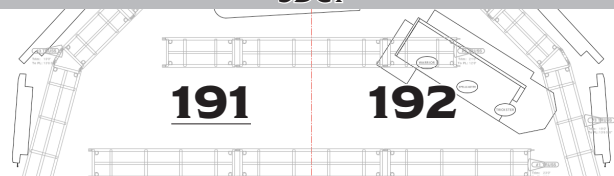

BENCH FRONTS

Ayrton Eurus Profile

DICE CAMERAS

GANTOM PRECISION ALPHA

STROBES

JDC1

FREE PLAY AREA

FOOTLIGHTS