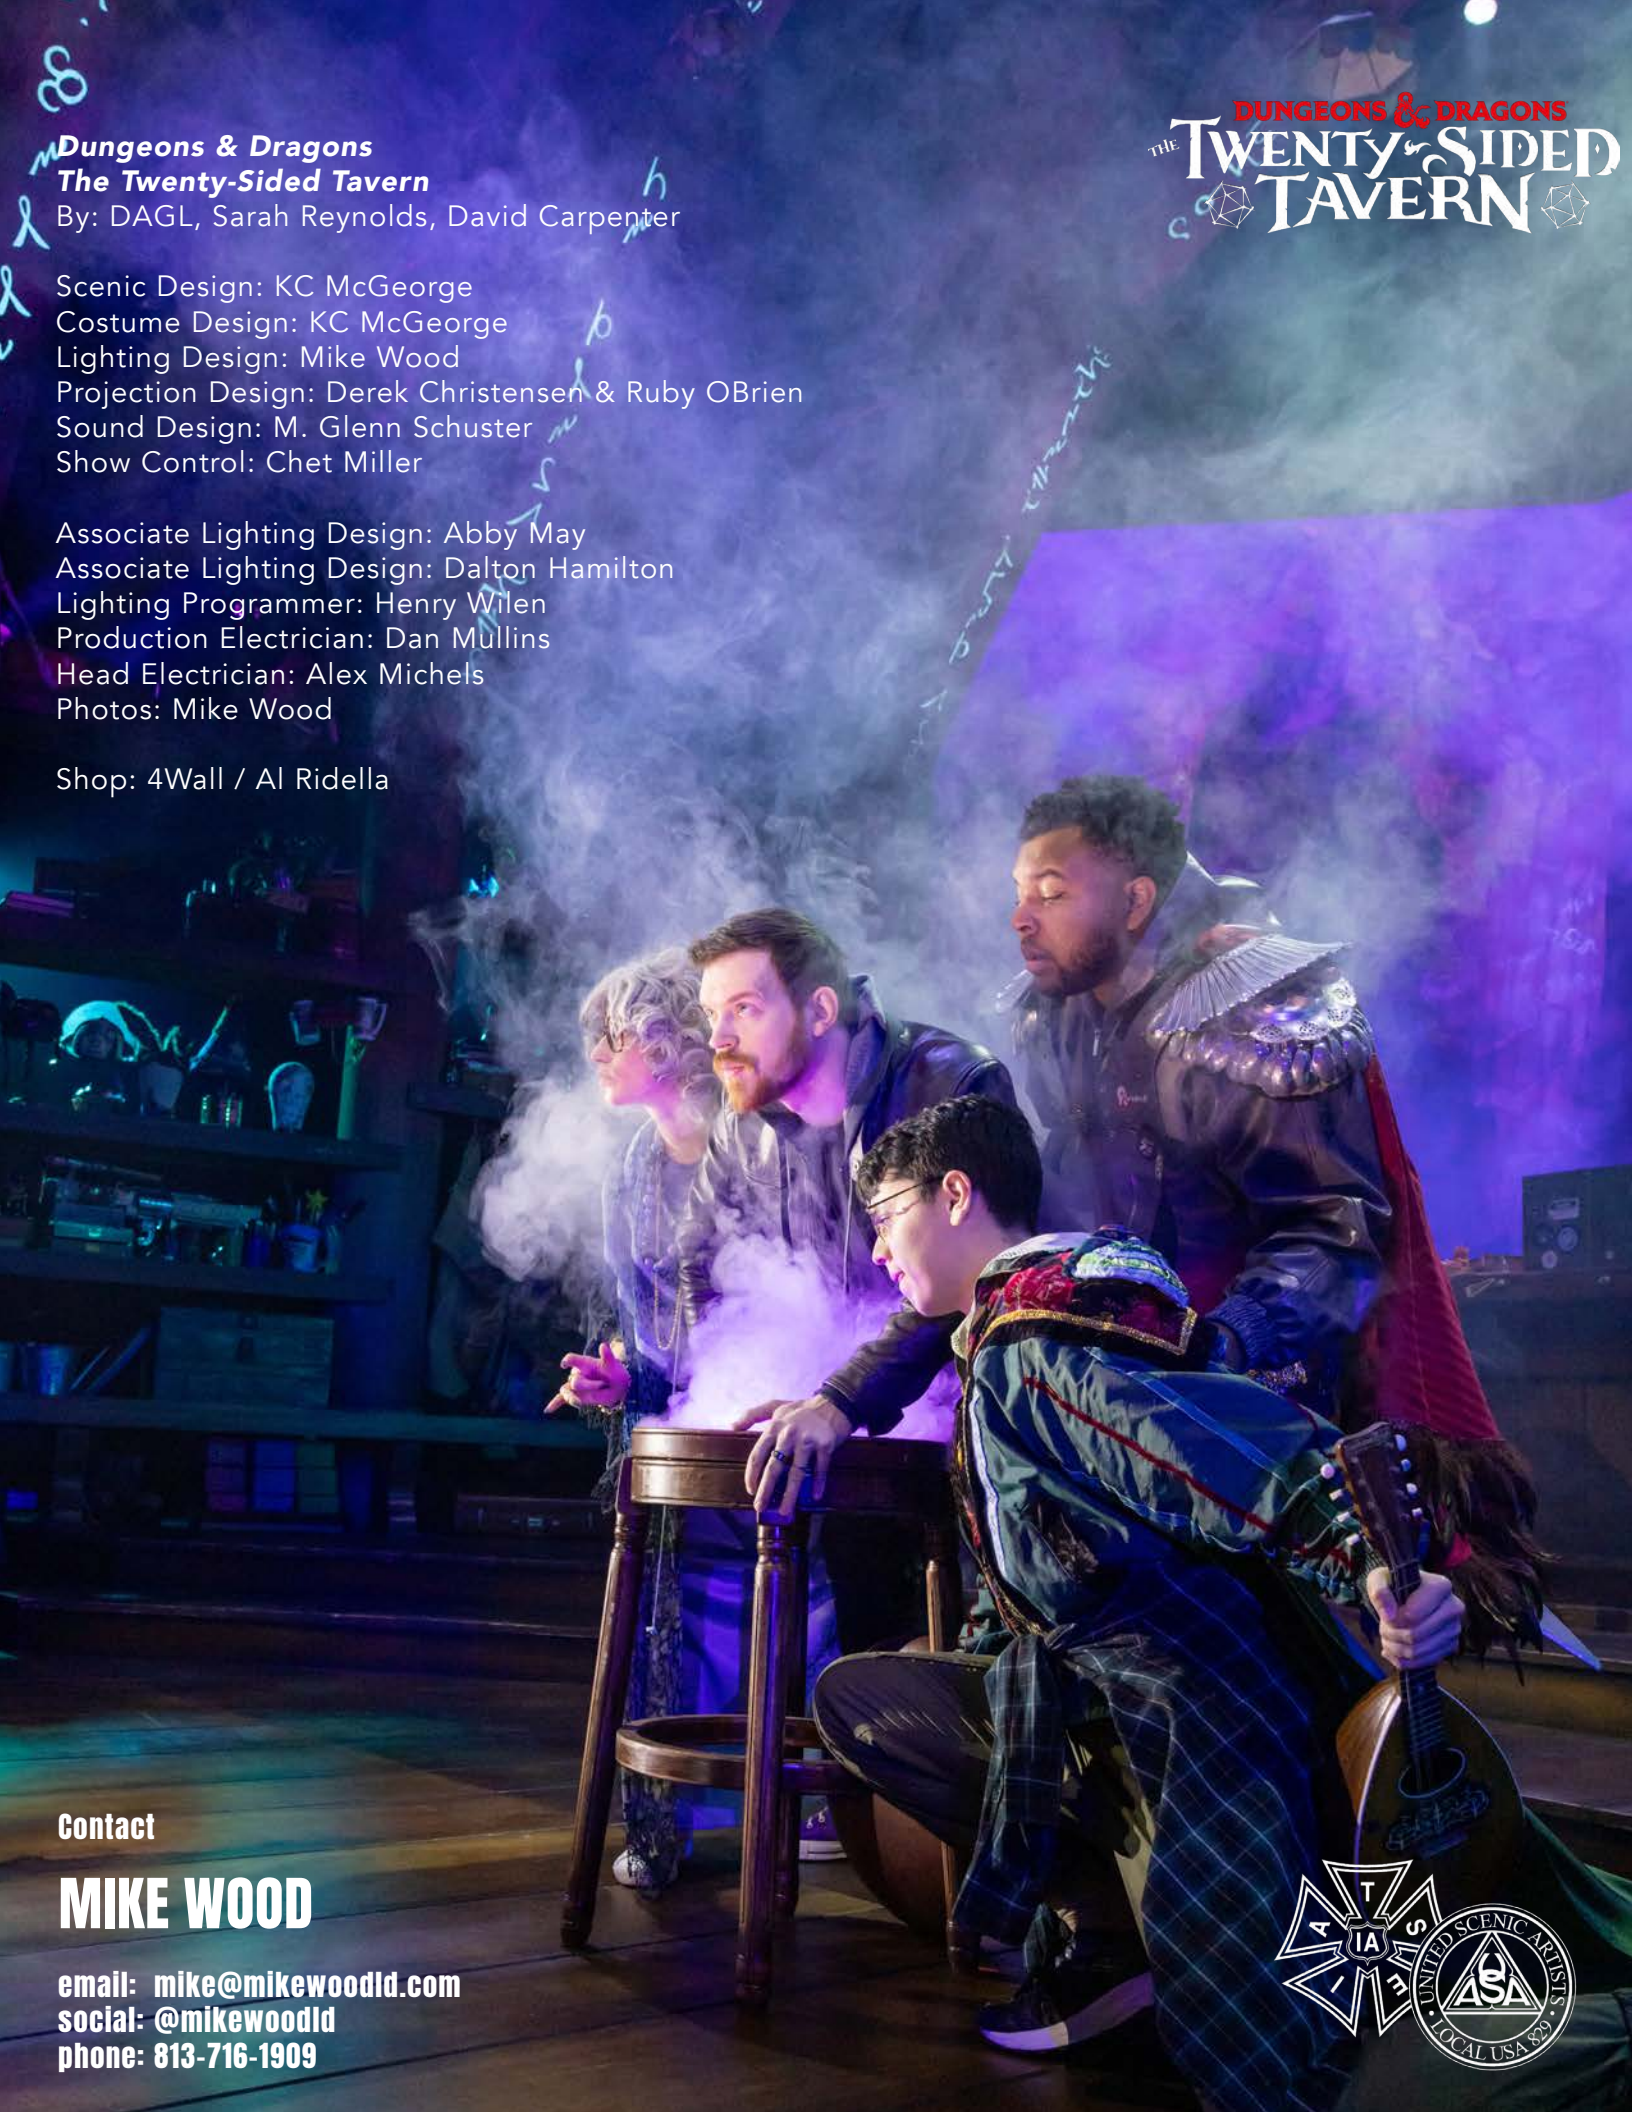

# DUNGEONS & DRAGONS THE TWENTY-SIDED TAVERN

**MIKE WOOD**

THEATRICAL LIGHTING DESIGN

OFF-BROADWAY // STAGE42

# THE TWENTY-SIDED TAVERN

OFF BROADWAY  
STAGE 42 // NEW YORK, NY

mikewoodld

mikewoodld

DUNGEONS & DRAGONS  
THE TWENTY-SIDED TAVERN

**Dungeons & Dragons**  
**The Twenty-Sided Tavern**

By: DAGL, Sarah Reynolds, David Carpenter