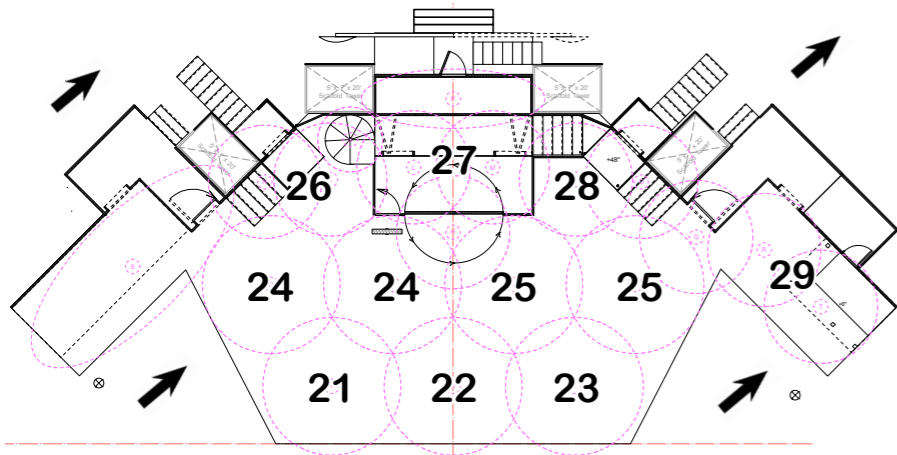

Ropelight

401

Wiz Eyez

402 403

ALL SCROLLS

Front Warm

R02 - Group 2

SIDE LEDs