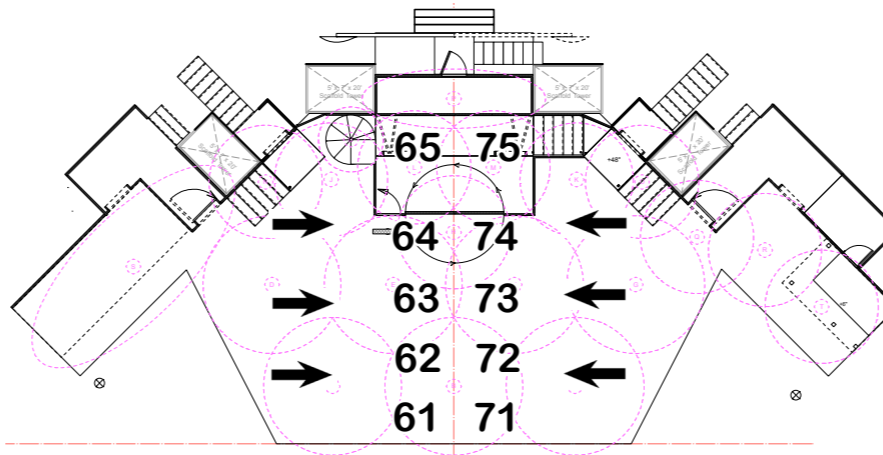

SIDE LEDs

RGBW

H

404

O

405

M

406

E

407