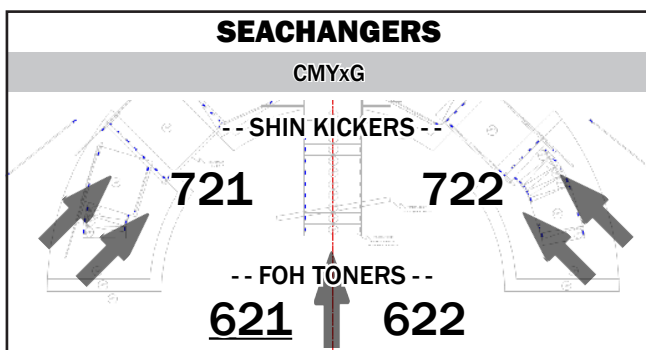

1 R-00 2 L104 3 R22 4 L027 5 L113 6 R339 7 R356 8 R358 9 L132 10 L085 11 L116 12 L115 13 L124 14 R02 15 R07 16 R33 17 R34 18 R51 19 R54 20 R60 21 R65

MAGIC SHEET MIKE WOOD LIGHTING DESIGN
SIDE SHOW
 HOWARD W. BLAKE SCHOOL OF THE ARTS TAMPA, FLORIDA
 LD#10574

- 11 - Circle
- 12 - DS Line
- 13 - MS Line
- 14 - US Line
- 15 - X1
- 16 - X2
- 17 - Audience 1
- 18 - Audience 2
- 19 - Conductor
- 20 - Up/Out

COND HOUSE HAZE HOUSE FILLS
921 901 951 931-934

MAGIC SHEET
SIDE SHOW