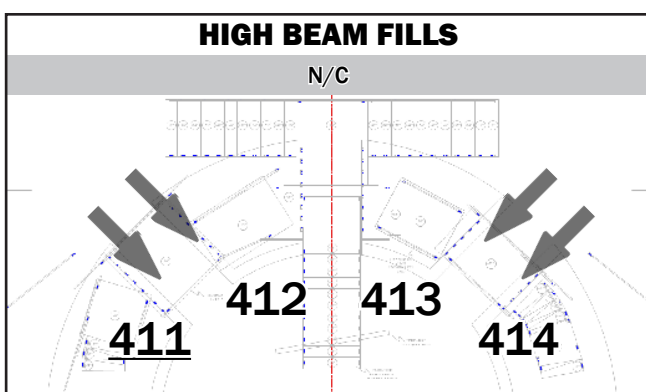

1 R-00 2 L104 3 R22 4 L027 5 L113 6 R339 7 R356 8 R358 9 L132 10 L085 11 L116 12 L115 13 L124 14 R02 15 R07 16 R33 17 R34 18 R51 19 R54 20 R60 21 R65

MAGIC SHEET MIKE WOOD LIGHTING DESIGN
SIDE SHOW
 HOWARD W. BLAKE SCHOOL OF THE ARTS TAMPA, FLORIDA
 LD#10574

- 11 - Circle
- 12 - DS Line
- 13 - MS Line
- 14 - US Line
- 15 - X1
- 16 - X2
- 17 - Audience 1
- 18 - Audience 2
- 19 - Conductor
- 20 - Up/Out

COND HOUSE HAZE HOUSE FILLS
921 901 951 931-934

MAGIC SHEET
SIDE SHOW