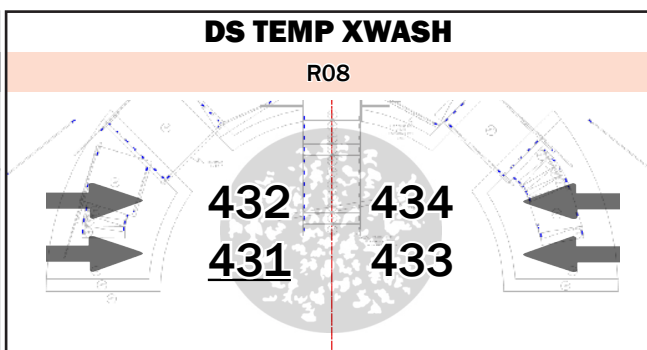

1 R-00 2 L104 3 R22 4 L027 5 L113 6 R339 7 R356 8 R358 9 L132 10 L085 11 L116 12 L115 13 L124 14 R02 15 R07 16 R33 17 R34 18 R51 19 R54 20 R60 21 R65

MAGIC SHEET MIKE WOOD LIGHTING DESIGN
SIDE SHOW
 HOWARD W. BLAKE SCHOOL OF THE ARTS TAMPA, FLORIDA
 LD#10574

- 11 - Circle
- 12 - DS Line
- 13 - MS Line
- 14 - US Line
- 15 - X1
- 16 - X2
- 17 - Audience 1
- 18 - Audience 2
- 19 - Conductor
- 20 - Up/Out

COND HOUSE HAZE HOUSE FILLS
921 901 951 931-934

MAGIC SHEET
SIDE SHOW