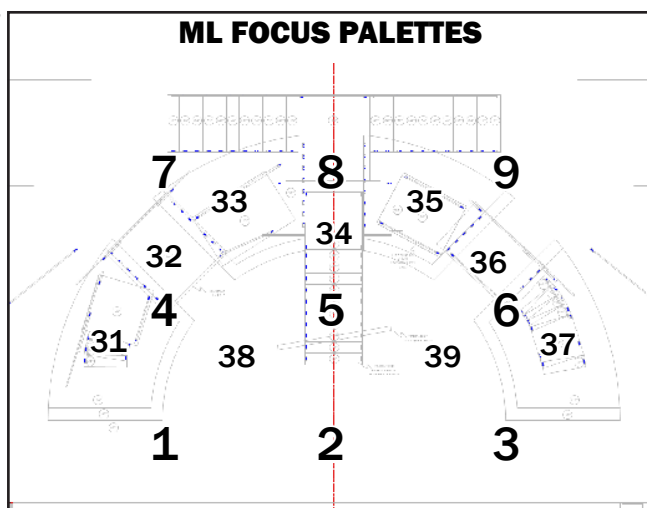

1 R-00 2 L104 3 R22 4 L027 5 L113 6 R339 7 R356 8 R358 9 L132 10 L085 11 L116 12 L115 13 L124 14 R02 15 R07 16 R33 17 R34 18 R51 19 R54 20 R60 21 R65

MAGIC SHEET MIKE WOOD LIGHTING DESIGN
SIDE SHOW
 HOWARD W. BLAKE SCHOOL OF THE ARTS TAMPA, FLORIDA
 LD#10574

- 11 - Circle
- 12 - DS Line
- 13 - MS Line
- 14 - US Line
- 15 - X1
- 16 - X2
- 17 - Audience 1
- 18 - Audience 2
- 19 - Conductor
- 20 - Up/Out

COND HOUSE HAZE HOUSE FILLS
921 901 951 931-934

MAGIC SHEET
SIDE SHOW