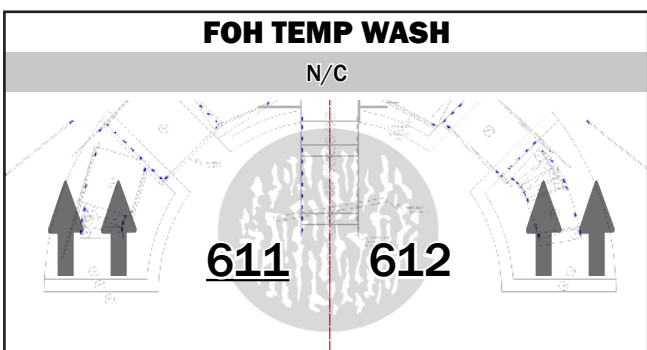

1 R-00 2 L104 3 R22 4 L027 5 L113 6 R339 7 R356 8 R358 9 L132 10 L085 11 L116 12 L115 13 L124 14 R02 15 R07 16 R33 17 R34 18 R51 19 R54 20 R60 21 R65

MAGIC SHEET MIKE WOOD LIGHTING DESIGN
SIDE SHOW
 HOWARD W. BLAKE SCHOOL OF THE ARTS TAMPA, FLORIDA
 LD#10574

- 11 - Circle
- 12 - DS Line
- 13 - MS Line
- 14 - US Line
- 15 - X1
- 16 - X2
- 17 - Audience 1
- 18 - Audience 2
- 19 - Conductor
- 20 - Up/Out

COND HOUSE HAZE HOUSE FILLS
921 901 951 931-934

MAGIC SHEET
SIDE SHOW