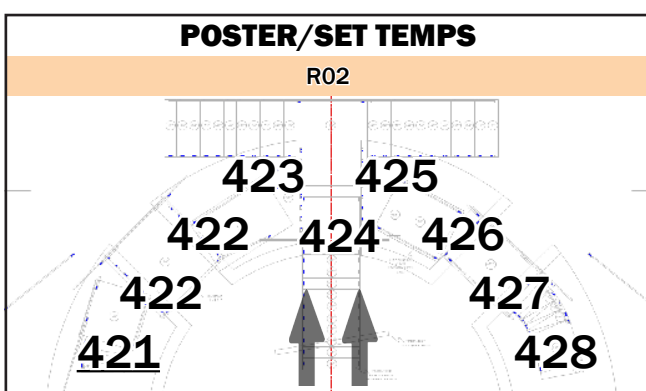

1 R-00 2 L104 3 R22 4 L027 5 L113 6 R339 7 R356 8 R358 9 L132 10 L085 11 L116 12 L115 13 L124 14 R02 15 R07 16 R33 17 R34 18 R51 19 R54 20 R60 21 R65

MAGIC SHEET MIKE WOOD LIGHTING DESIGN
SIDE SHOW
 HOWARD W. BLAKE SCHOOL OF THE ARTS TAMPA, FLORIDA
 LD#10574

- 11 - Circle
- 12 - DS Line
- 13 - MS Line
- 14 - US Line
- 15 - X1
- 16 - X2
- 17 - Audience 1
- 18 - Audience 2
- 19 - Conductor
- 20 - Up/Out

COND HOUSE HAZE HOUSE FILLS
921 901 951 931-934

MAGIC SHEET
SIDE SHOW