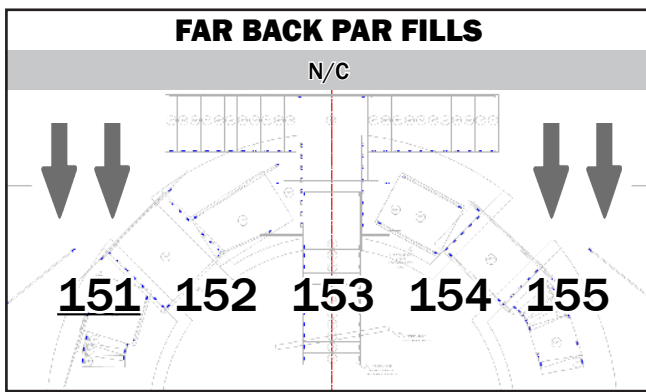

1 R-00 2 L104 3 R22 4 L027 5 L113 6 R339 7 R356 8 R358 9 L132 10 L085 11 L116 12 L115 13 L124 14 R02 15 R07 16 R33 17 R34 18 R51 19 R54 20 R60 21 R65

MAGIC SHEET MIKE WOOD LIGHTING DESIGN
SIDE SHOW
 HOWARD W. BLAKE SCHOOL OF THE ARTS TAMPA, FLORIDA
 LD#10574

- 11 - Circle
- 12 - DS Line
- 13 - MS Line
- 14 - US Line
- 15 - X1
- 16 - X2
- 17 - Audience 1
- 18 - Audience 2
- 19 - Conductor
- 20 - Up/Out

COND HOUSE HAZE HOUSE FILLS
921 901 951 931-934

MAGIC SHEET
SIDE SHOW