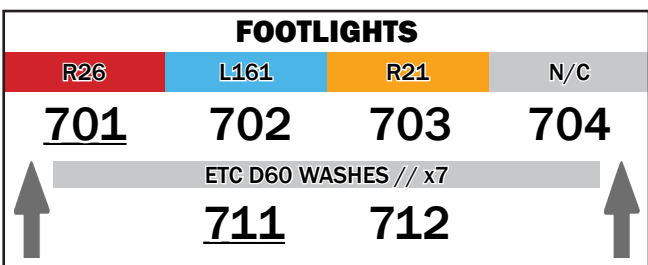

1 R-00 2 L104 3 R22 4 L027 5 L113 6 R339 7 R356 8 R358 9 L132 10 L085 11 L116 12 L115 13 L124 14 R02 15 R07 16 R33 17 R34 18 R51 19 R54 20 R60 21 R65

MAGIC SHEET MIKE WOOD LIGHTING DESIGN
SIDE SHOW
 HOWARD W. BLAKE SCHOOL OF THE ARTS TAMPA, FLORIDA
 LD#10574

- 11 - Circle
- 12 - DS Line
- 13 - MS Line
- 14 - US Line
- 15 - X1
- 16 - X2
- 17 - Audience 1
- 18 - Audience 2
- 19 - Conductor
- 20 - Up/Out

COND HOUSE HAZE HOUSE FILLS
921 901 951 931-934

MAGIC SHEET
SIDE SHOW