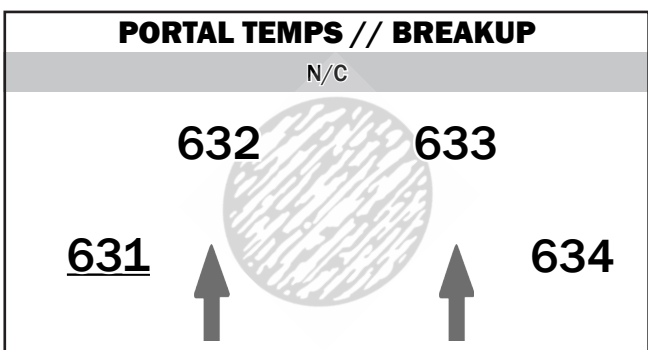

1 R-00 2 L104 3 R22 4 L027 5 L113 6 R339 7 R356 8 R358 9 L132 10 L085 11 L116 12 L115 13 L124 14 R02 15 R07 16 R33 17 R34 18 R51 19 R54 20 R60 21 R65

MAGIC SHEET MIKE WOOD LIGHTING DESIGN
SIDE SHOW
 HOWARD W. BLAKE SCHOOL OF THE ARTS TAMPA, FLORIDA
 LD#10574

- 11 - Circle
- 12 - DS Line
- 13 - MS Line
- 14 - US Line
- 15 - X1
- 16 - X2
- 17 - Audience 1
- 18 - Audience 2
- 19 - Conductor
- 20 - Up/Out

COND HOUSE HAZE HOUSE FILLS
921 901 951 931-934

MAGIC SHEET
SIDE SHOW