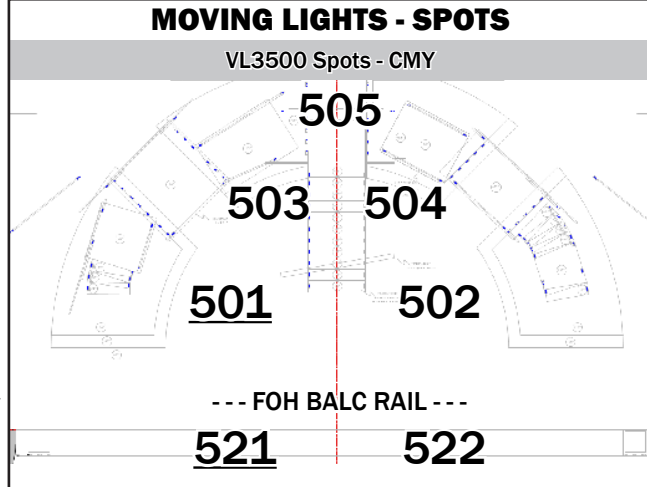

1 R-00 2 L104 3 R22 4 L027 5 L113 6 R339 7 R356 8 R358 9 L132 10 L085 11 L116 12 L115 13 L124 14 R02 15 R07 16 R33 17 R34 18 R51 19 R54 20 R60 21 R65

MAGIC SHEET MIKE WOOD LIGHTING DESIGN
SIDE SHOW
 HOWARD W. BLAKE SCHOOL OF THE ARTS TAMPA, FLORIDA
 LD#10574

- 11 - Circle
- 12 - DS Line
- 13 - MS Line
- 14 - US Line
- 15 - X1
- 16 - X2
- 17 - Audience 1
- 18 - Audience 2
- 19 - Conductor
- 20 - Up/Out

COND HOUSE HAZE HOUSE FILLS
921 901 951 931-934

MAGIC SHEET
SIDE SHOW