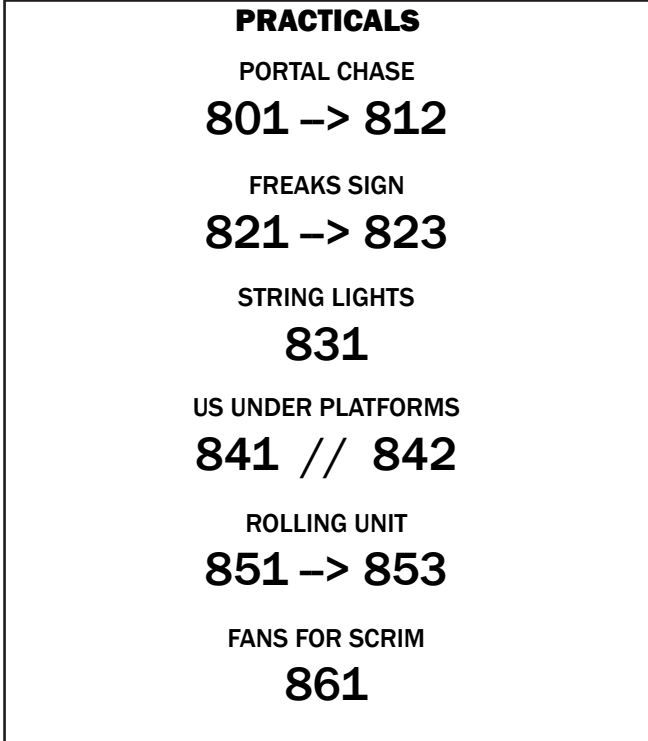

1 R-00 2 L104 3 R22 4 L027 5 L113 6 R339 7 R356 8 R358 9 L132 10 L085 11 L116 12 L115 13 L124 14 R02 15 R07 16 R33 17 R34 18 R51 19 R54 20 R60 21 R65

MAGIC SHEET MIKE WOOD LIGHTING DESIGN
SIDE SHOW
 HOWARD W. BLAKE SCHOOL OF THE ARTS TAMPA, FLORIDA
 LD#10574

- 11 - Circle
- 12 - DS Line
- 13 - MS Line
- 14 - US Line
- 15 - X1
- 16 - X2
- 17 - Audience 1
- 18 - Audience 2
- 19 - Conductor
- 20 - Up/Out

COND HOUSE HAZE HOUSE FILLS
921 901 951 931-934

MAGIC SHEET
SIDE SHOW