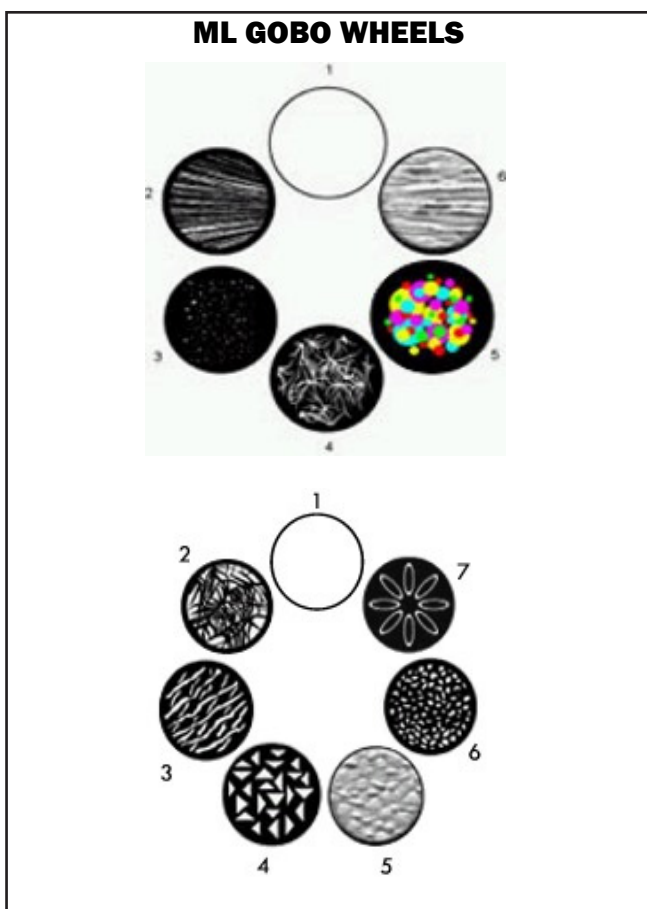

1 R-00 2 L104 3 R22 4 L027 5 L113 6 R339 7 R356 8 R358 9 L132 10 L085 11 L116 12 L115 13 L124 14 R02 15 R07 16 R33 17 R34 18 R51 19 R54 20 R60 21 R65

MAGIC SHEET MIKE WOOD LIGHTING DESIGN
SIDE SHOW
 HOWARD W. BLAKE SCHOOL OF THE ARTS TAMPA, FLORIDA
 LD#10574

- 11 - Circle
- 12 - DS Line
- 13 - MS Line
- 14 - US Line
- 15 - X1
- 16 - X2
- 17 - Audience 1
- 18 - Audience 2
- 19 - Conductor
- 20 - Up/Out

COND HOUSE HAZE HOUSE FILLS
921 901 951 931-934

MAGIC SHEET
SIDE SHOW