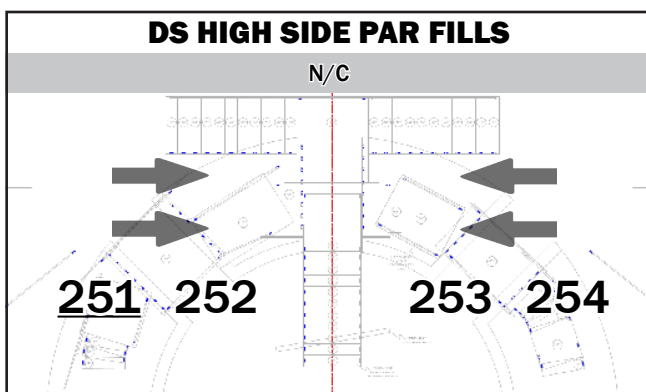

1 R-00 2 L104 3 R22 4 L027 5 L113 6 R339 7 R356 8 R358 9 L132 10 L085 11 L116 12 L115 13 L124 14 R02 15 R07 16 R33 17 R34 18 R51 19 R54 20 R60 21 R65

MAGIC SHEET MIKE WOOD LIGHTING DESIGN
SIDE SHOW
 HOWARD W. BLAKE SCHOOL OF THE ARTS TAMPA, FLORIDA
 LD#10574

- 11 - Circle
- 12 - DS Line
- 13 - MS Line
- 14 - US Line
- 15 - X1
- 16 - X2
- 17 - Audience 1
- 18 - Audience 2
- 19 - Conductor
- 20 - Up/Out

COND HOUSE HAZE HOUSE FILLS
921 901 951 931-934

MAGIC SHEET
SIDE SHOW