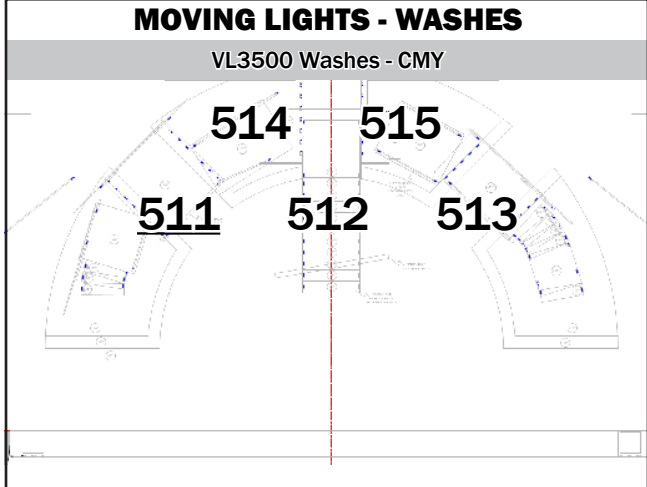

1 R-00 2 L104 3 R22 4 L027 5 L113 6 R339 7 R356 8 R358 9 L132 10 L085 11 L116 12 L115 13 L124 14 R02 15 R07 16 R33 17 R34 18 R51 19 R54 20 R60 21 R65

MAGIC SHEET MIKE WOOD LIGHTING DESIGN
SIDE SHOW
 HOWARD W. BLAKE SCHOOL OF THE ARTS TAMPA, FLORIDA
 LD#10574

- 11 - Circle
- 12 - DS Line
- 13 - MS Line
- 14 - US Line
- 15 - X1
- 16 - X2
- 17 - Audience 1
- 18 - Audience 2
- 19 - Conductor
- 20 - Up/Out

COND HOUSE HAZE HOUSE FILLS
921 901 951 931-934

MAGIC SHEET
SIDE SHOW