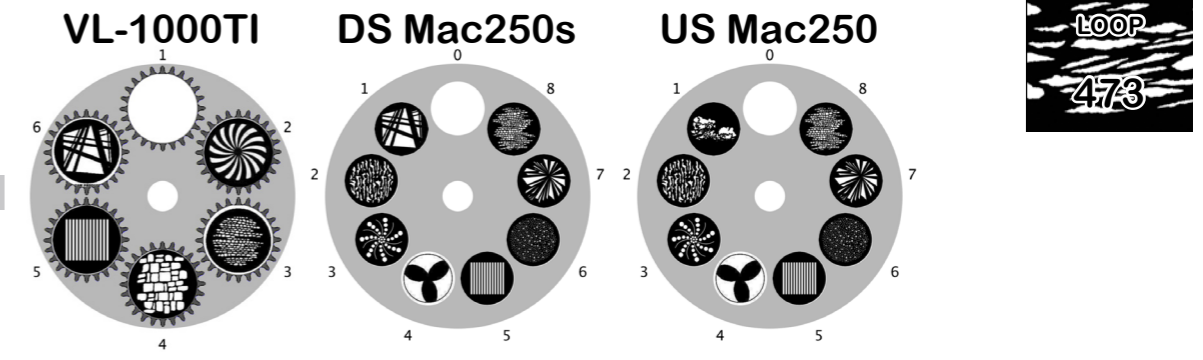

SHREK The MUSICAL

MAGIC SHEET

February 2014 - Manatee Perf. Arts Center

HAZER
951
Fogger
952
Trap EFX
441 442

HOUSE
501 thru 509
Blues - 901-908
Works - 911-919

MACRO 25 - HAZE Normal
MACRO 26 - HAZE BLAST
MACRO 27 - HAZE NONE