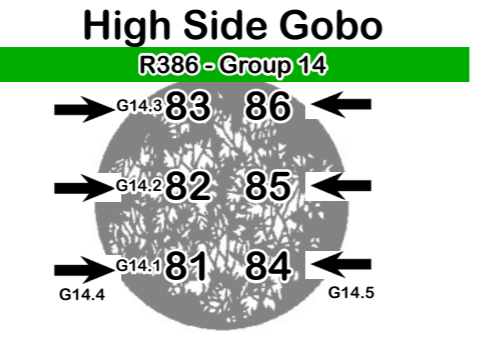

SHREK The MUSICAL

MAGIC SHEET

February 2014 - Manatee Perf. Arts Center

HAZER
951
Fogger
952
Trap EFX
441 442

HOUSE
501 thru 509
Blues - 901-908
Works - 911-919

MACRO 25 - HAZE Normal
MACRO 26 - HAZE BLAST
MACRO 27 - HAZE NONE