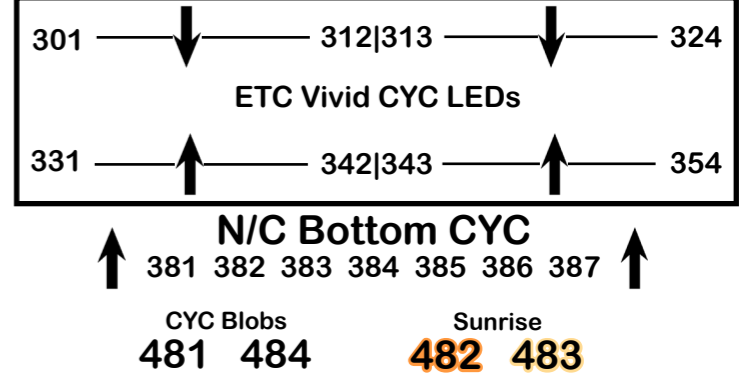

SHREK The MUSICAL

MAGIC SHEET

February 2014 - Manatee Perf. Arts Center

HAZER
951
Fogger
952
Trap EFX
441 442

HOUSE
501 thru 509
Blues - 901-908
Works - 911-919

MACRO 25 - HAZE Normal
MACRO 26 - HAZE BLAST
MACRO 27 - HAZE NONE