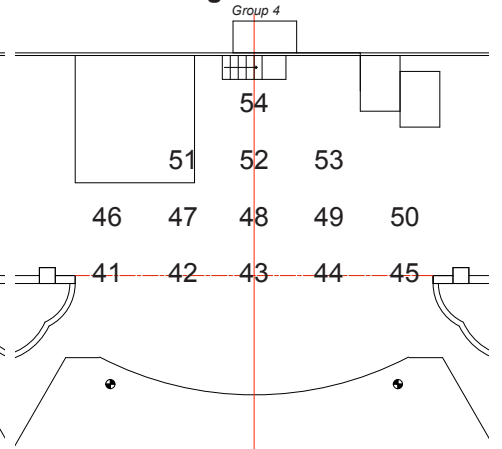

RENT

Top Scroller

Top N/C

**Magic Sheet
Mike Wood, LD**

Diag Back R51

Front Warm

Front Cool

N/C Front Fill