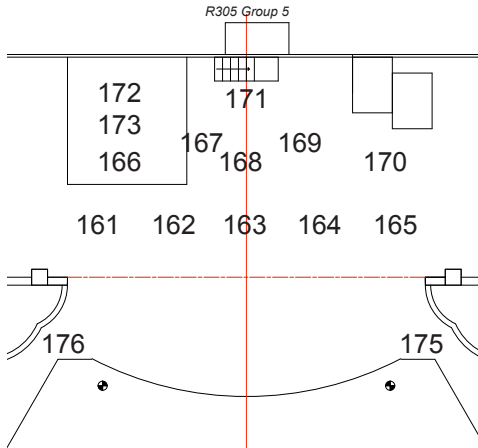

RENT

Top Scroller

Top N/C

**Magic Sheet
Mike Wood, LD**

Diag Back R51

Front Warm

Front Cool

N/C Front Fill