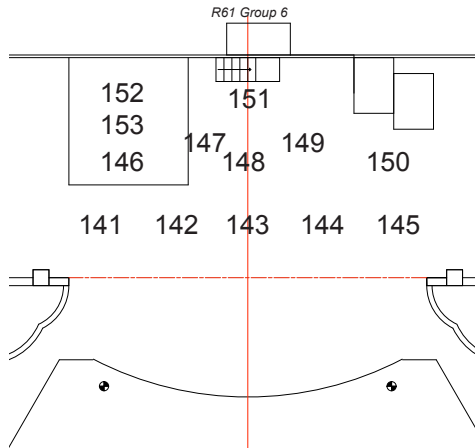

RENT

Top Scroller

Top N/C

**Magic Sheet
Mike Wood, LD**

Diag Back R51

Front Warm

Front Cool

N/C Front Fill