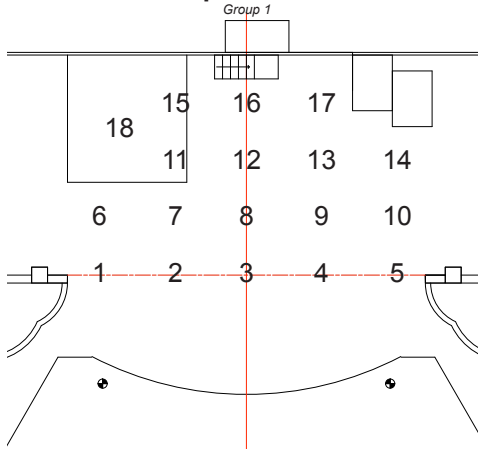

RENT

Top Scroller

Top N/C

**Magic Sheet
Mike Wood, LD**

Diag Back R51

Front Warm

Front Cool

N/C Front Fill