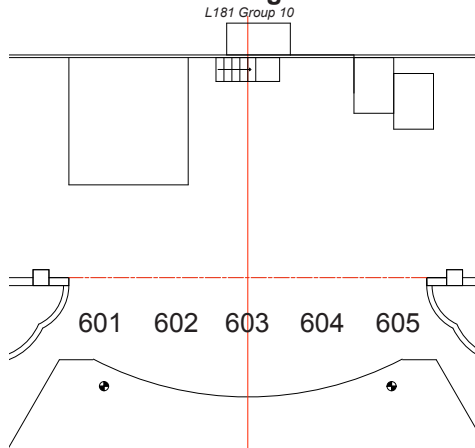

Low Indigo Fill