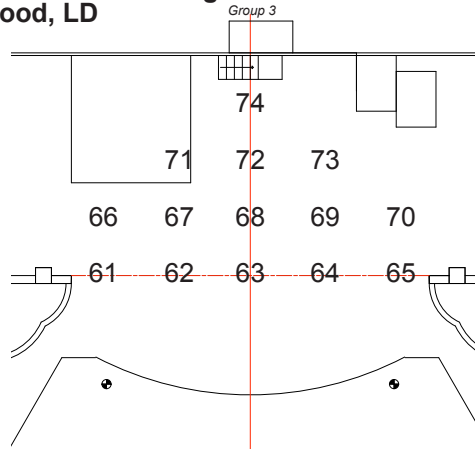

RENT

Top Scroller

Top N/C

**Magic Sheet
Mike Wood, LD**

Diag Back R51

Front Warm

Front Cool

N/C Front Fill