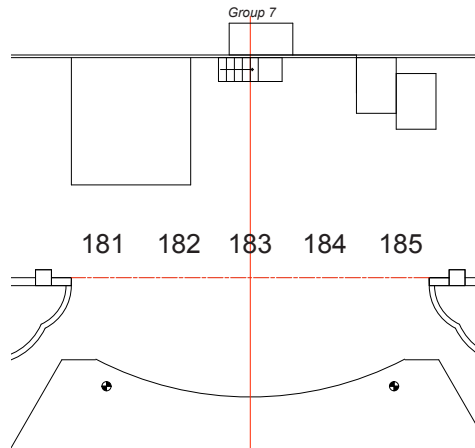

RENT

Top Scroller

Top N/C

**Magic Sheet
Mike Wood, LD**

Diag Back R51

Front Warm

Front Cool

N/C Front Fill