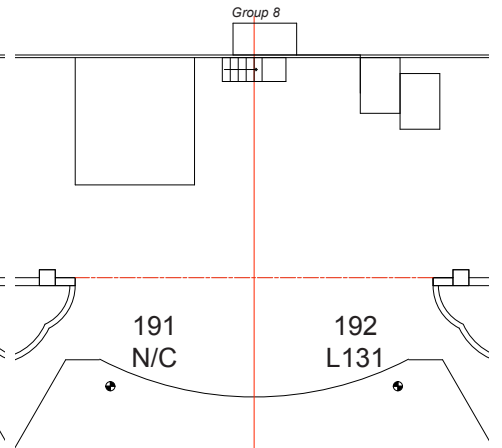

Box Boom Far