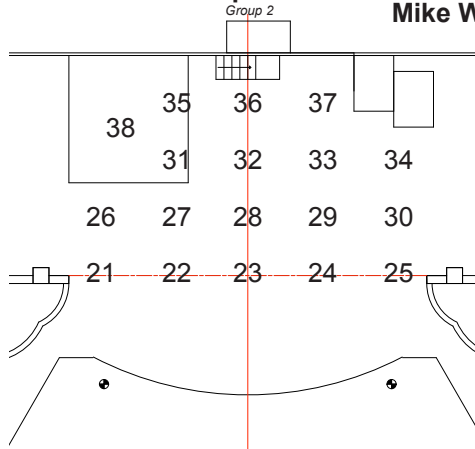

RENT

Top Scroller

Top N/C

**Magic Sheet
Mike Wood, LD**

Diag Back R51

Front Warm

Front Cool

N/C Front Fill