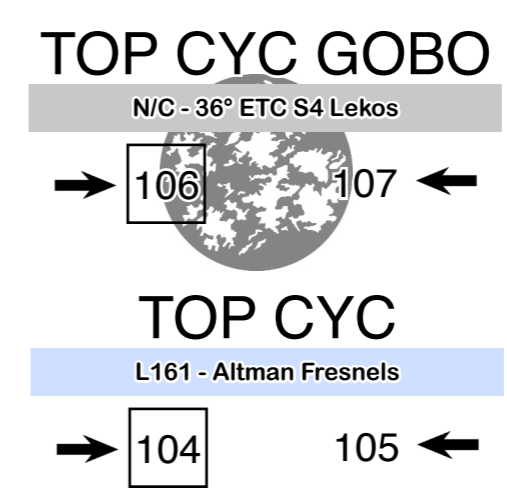

Rap-Punzel

MAGIC SHEET

September 2014 - Florida Studio Theatre

HOUSE LIGHTS ON
MANUAL CONTROL

SPECIALS

111 - TOP
112 - FEST