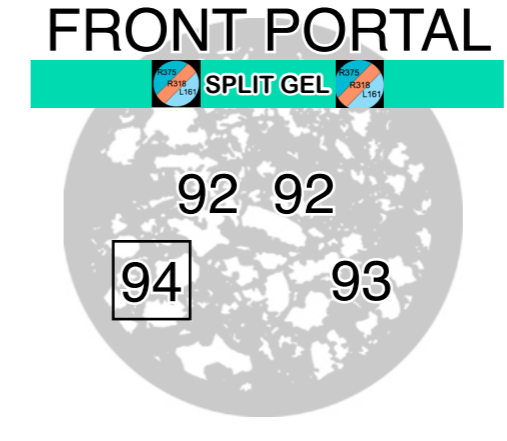

Rap-Punzel

MAGIC SHEET

September 2014 - Florida Studio Theatre

HOUSE LIGHTS ON
MANUAL CONTROL

SPECIALS

111 - TOP
112 - FEST