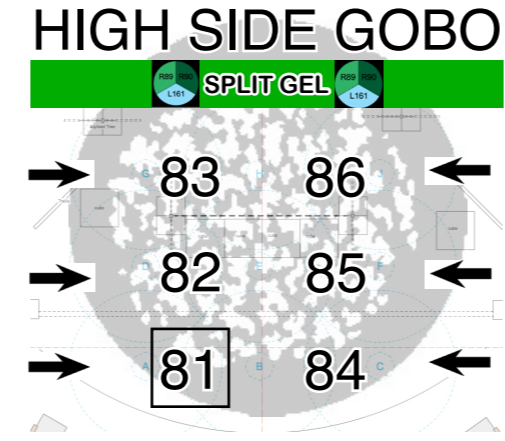

Rap-Punzel

MAGIC SHEET

September 2014 - Florida Studio Theatre

HOUSE LIGHTS ON
MANUAL CONTROL

SPECIALS

111 - TOP
112 - FEST