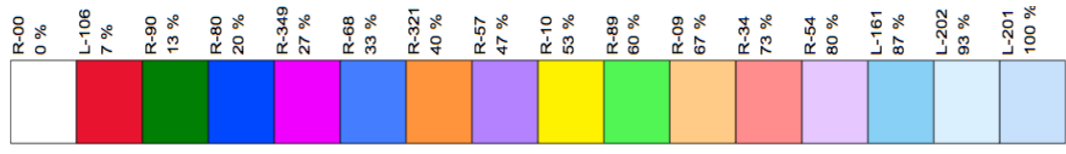

Rap-Punzel

MAGIC SHEET

September 2014 - Florida Studio Theatre

HOUSE LIGHTS ON
MANUAL CONTROL

SPECIALS

111 - TOP
112 - FEST