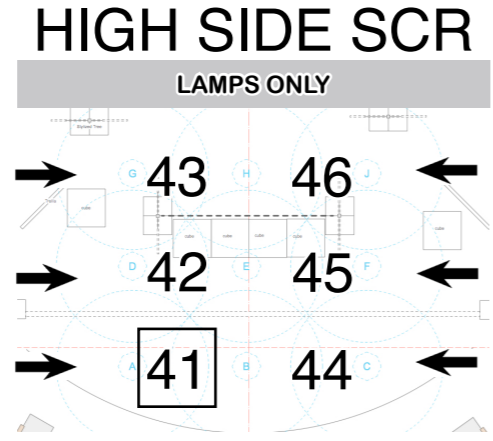

Rap-Punzel

MAGIC SHEET

September 2014 - Florida Studio Theatre

HOUSE LIGHTS ON
MANUAL CONTROL

SPECIALS

111 - TOP
112 - FEST