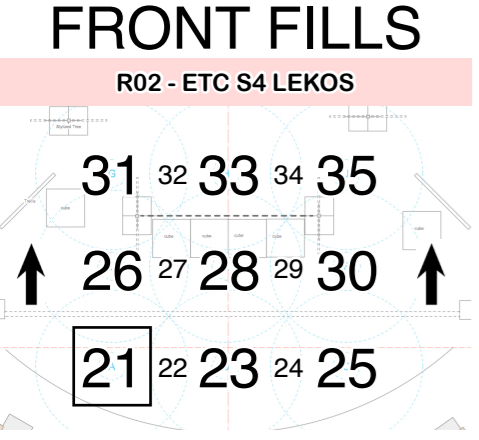

Rap-Punzel

MAGIC SHEET

September 2014 - Florida Studio Theatre

HOUSE LIGHTS ON
MANUAL CONTROL

SPECIALS

111 - TOP
112 - FEST