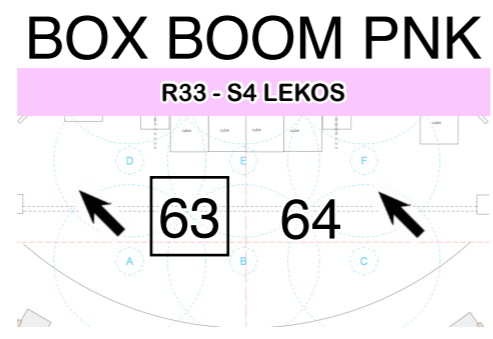

Rap-Punzel

MAGIC SHEET

September 2014 - Florida Studio Theatre

HOUSE LIGHTS ON
MANUAL CONTROL

SPECIALS

111 - TOP
112 - FEST