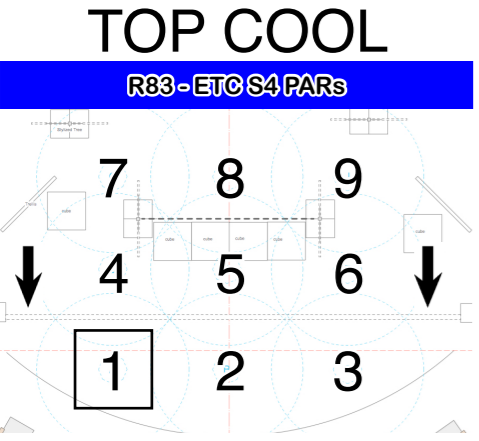

Rap-Punzel

MAGIC SHEET

September 2014 - Florida Studio Theatre

HOUSE LIGHTS ON
MANUAL CONTROL

SPECIALS

111 - TOP
112 - FEST