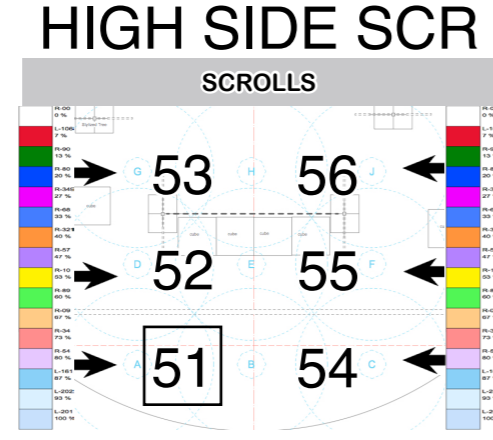

Rap-Punzel

MAGIC SHEET

September 2014 - Florida Studio Theatre

HOUSE LIGHTS ON
MANUAL CONTROL

SPECIALS

111 - TOP
112 - FEST