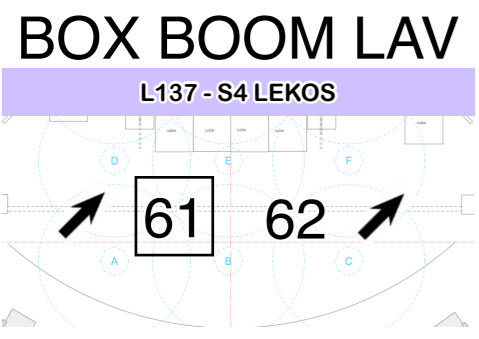

Rap-Punzel

MAGIC SHEET

September 2014 - Florida Studio Theatre

HOUSE LIGHTS ON
MANUAL CONTROL

SPECIALS

111 - TOP
112 - FEST