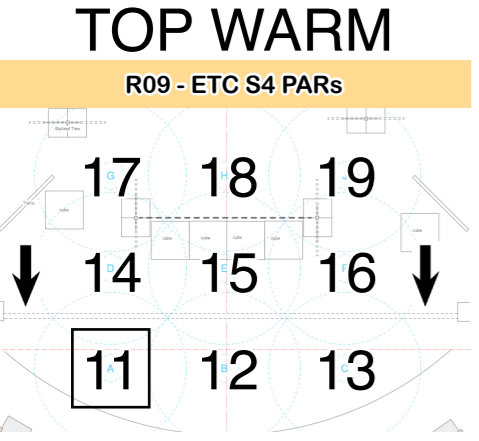

Rap-Punzel

MAGIC SHEET

September 2014 - Florida Studio Theatre

HOUSE LIGHTS ON
MANUAL CONTROL

SPECIALS

111 - TOP
112 - FEST