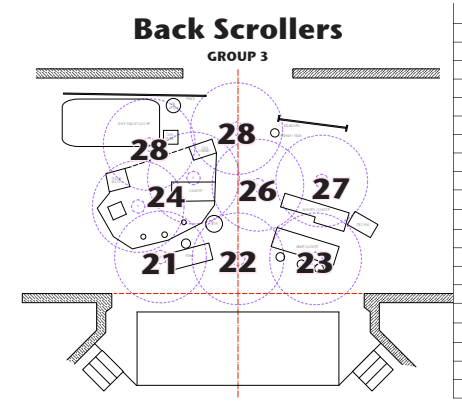

Frame	Scroller
1	Clear
2	R12
3	R09
4	R02
5	R32
6	R23
7	R25
8	R31
9	R339
10	R52
11	R56
12	R363
13	R77
14	R80
15	R88
16	R93
17	R365
18	R33
19	R333
20	R321

Frame	Scroller
1	Clear
2	R05
3	R33
4	R55
5	R58
6	R358
7	R339
8	R01
9	R318
10	R21
11	R26
12	L174
13	R68
14	G850
15	R76
16	R91

Frame	Scroller
1	Clear
2	R05
3	L174
4	R318
5	R339
6	R358
7	R68
8	G850
9	R26
10	R91

SIGNS AND PRACTICALS

- South Of The Border - 602
- Garage Light - 605
- Hanging Signs - 601/603
- Front Indigo L181 - 301
- Florida Frame Lights - 401
- HOUSE LIGHTS - 901
- HAZER - 902