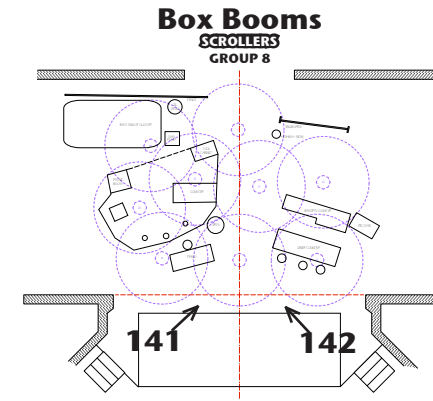

Frame	Scroller
1	Clear
2	R05
3	L174
4	R318
5	R339
6	R358
7	R68
8	G850
9	R26
10	R91