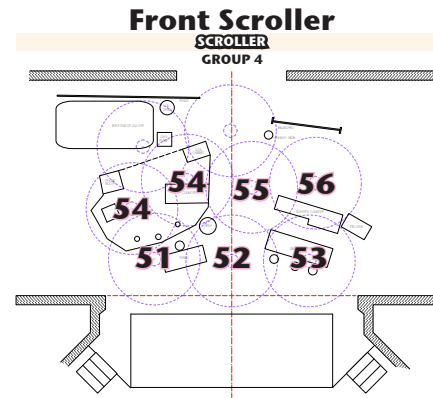

Frame	Scroller
1	Clear
2	R05
3	R33
4	R55
5	R58
6	R358
7	R339
8	R01
9	R318
10	R21
11	R26
12	L174
13	R68
14	G850
15	R76
16	R91