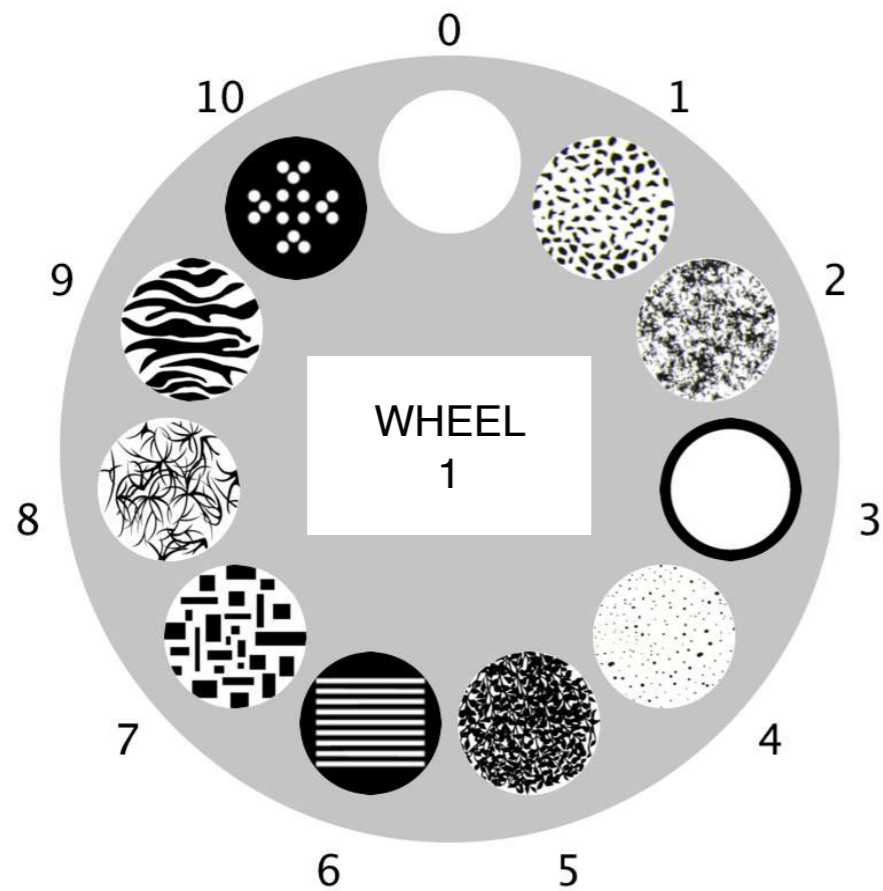

GOBO WHEELS COLOR SCROLLS

DEC2015 - FREEFALL THEATRE CO
MIKE WOOD, LIGHTING DESIGN
RYAN FINZELBER, ASST. LD

SCROLL - A BACK DIAG GOBOS

R00	L181	L058	L052	L120	L119	L132	L116	L089	L121	L010	L020	L021	L022	L019	L026	L027	L046	L036
0 %	5 %	11 %	16 %	22 %	27 %	33 %	39 %	44 %	50 %	55 %	61 %	67 %	72 %	78 %	83 %	89 %	94 %	100 %
1	2	3	4	5	6	7	8	9	10	11	12	13	14	15	16	17	18	19

SCROLL - B BOX BOOMS

R00	G480	G385	G340	G335	G345	G270	G195	G120	G970	G948	G720	G810	G850	G540	G690
0 %	7 %	13 %	20 %	27 %	33 %	40 %	47 %	53 %	60 %	67 %	73 %	80 %	87 %	93 %	100 %
1	2	3	4	5	6	7	8	9	10	11	12	13	14	15	16

SCROLL - C FOH PAR FILLS (61/62), ALL BOOMS

R-00	L-104	R-22	L-027	L-113	R-339	R-356	R-358	L-132	L-085	L-116	L-115	L-124	R02	R07	R33	R34	R51	R54	R60	R65
0 %	5 %	10 %	15 %	20 %	25 %	30 %	35 %	40 %	45 %	50 %	55 %	60 %	65 %	70 %	75 %	80 %	85 %	90 %	95 %	100 %
1	2	3	4	5	6	7	8	9	10	11	12	13	14	15	16	17	18	19	20	21