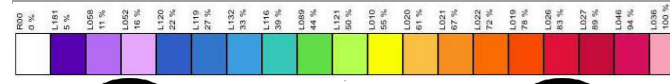

TOP LED WASH
X7 Color System - ETC Selador Vivid-R 11"

4 5 6
7 **1** 2 3 8

HIGH SIDE LEDs
X7 Color System - ETC Selador Vivid-R 11"

11 12
9 10

FRONT LED WASH
X7 Color System - ETC Lustr2 ERS

24 **21** 22 23

BOX BOOMS
R372 R08

31 32

BOX SCROLLS
SCROLL "B" on 36° ETC S4 Junior

41 42

DIAG BACK SCROLLS
SCROLL "A" on 36° ETC S4 Junior

51 52

FOH COLOR FILLS
SCROLL "C" on XWFL PARS

61 62

SHINS CMY
CMY Seachangers on 50° S4s

72 74
71 73

MID SCROLLS
SCROLL "C" on WFL PARS

82 84
81 83

HIGH SCROLLS
SCROLL "C" on WFL PARS

92 94
91 93

DSC LED SPC
X7 Color System - ETC Colorsourc Spot

201