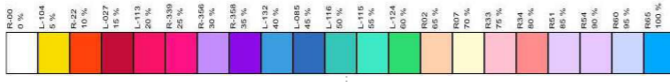

SHINS CMY
CMY Seachangers on 50° S4s

72 74
71 73

MID SCROLLS
SCROLL "C" on WFL PARS

82 84
81 83

HIGH SCROLLS
SCROLL "C" on WFL PARS

92 94
91 93

DSC LED SPC
X7 Color System - ETC Colorsourc Spot

201