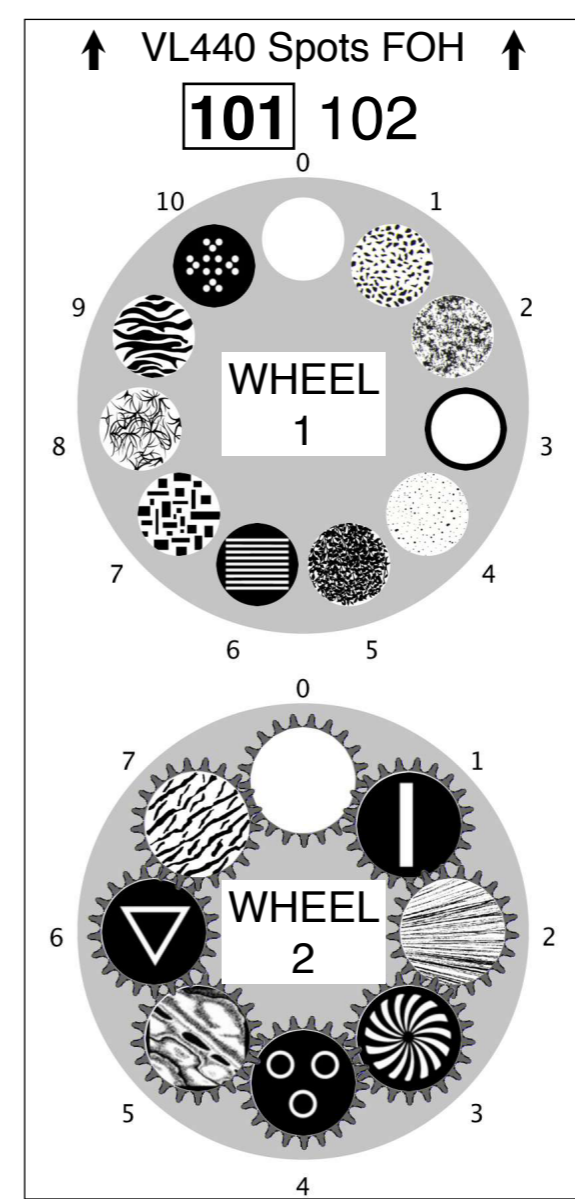

TOP LED WASH
X7 Color System - ETC Selador Vivid-R 11"

4 5 6
7 **1** 2 3 8

HIGH SIDE LEDs
X7 Color System - ETC Selador Vivid-R 11"

11 12
9 10

FRONT LED WASH
X7 Color System - ETC Lustr2 ERS

24 **21** 22 23

SHINS CMY
CMY Seachangers on 50° S4s

72 74
71 73

MID SCROLLS
SCROLL "C" on WFL PARS

82 84
81 83

HIGH SCROLLS
SCROLL "C" on WFL PARS

92 94
91 93

DSC LED SPC
X7 Color System - ETC Colorsourc Spot

201

DSC N/C SPC
N/C - TBD

202

BAND FRONT
R54

203

CASE INKIES
R08 R04

221

FOOTS
COLOR CHANGES - S4 MINIS

501 502 503 504

VLX3 WASH BOX
111 112

ELATION LED WASH CYC
121 122 123 124
(FIXED) (ZOOM) (ZOOM) (FIXED)

CYC GROUND ROW
COLORBLAZE 72 STRIPS IN 6" CONTROL SEGMENTS

301 → 309 → 318 319 → 327 → 336
FAR SR 1/4 SR SPLIT CL 1/4 SL FAR SL