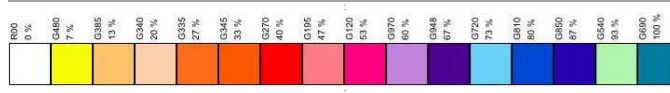

TOP LED WASH
X7 Color System - ETC Selador Vivid-R 11"

4 5 6
7 **1** 2 3 8

HIGH SIDE LEDs
X7 Color System - ETC Selador Vivid-R 11"

11 12
9 10

FRONT LED WASH
X7 Color System - ETC Lustr2 ERS

24 **21** 22 23

BOX BOOMS
R372 R08

31 32

BOX SCROLLS
SCROLL "B" on 36° ETC S4 Junior

41 42

DIAG BACK SCROLLS
SCROLL "A" on 36° ETC S4 Junior