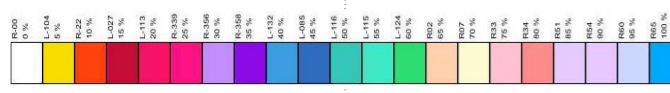

TOP LED WASH
X7 Color System - ETC Selador Vivid-R 11"

4 5 6
7 **1** 2 3 8

HIGH SIDE LEDs
X7 Color System - ETC Selador Vivid-R 11"

11 12
9 10

FRONT LED WASH
X7 Color System - ETC Lustr2 ERS

24 **21** 22 23

BOX BOOMS
R372 R08

31 32

BOX SCROLLS
SCROLL "B" on 36° ETC S4 Junior

41 42

DIAG BACK SCROLLS
SCROLL "A" on 36° ETC S4 Junior

51 52

FOH COLOR FILLS
SCROLL "C" on XWFL PARS

61 62

SHINS CMY
CMY Seachangers on 50° S4s

72 74
71 73

MID SCROLLS
SCROLL "C" on WFL PARS

82 84
81 83

HIGH SCROLLS
SCROLL "C" on WFL PARS

92 94
91 93

DSC LED SPC
X7 Color System - ETC Colorsourc Spot

201