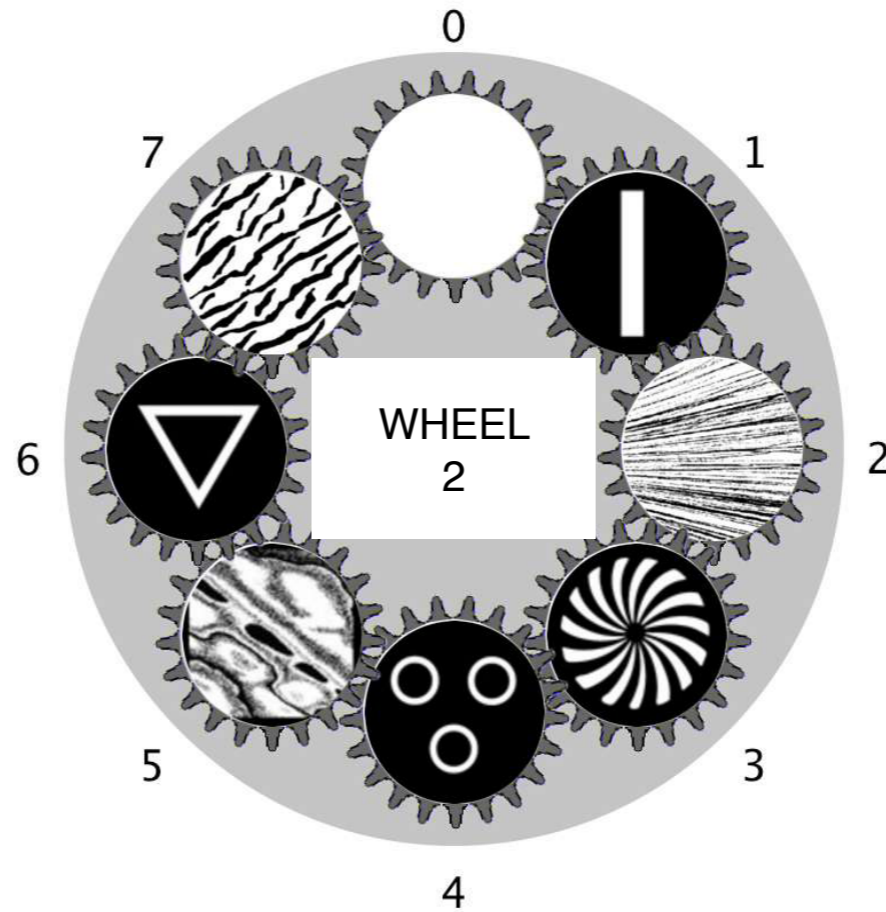

GOBO WHEELS COLOR SCROLLS

DEC2015 - FREEFALL THEATRE CO
MIKE WOOD, LIGHTING DESIGN
RYAN FINZELBER, ASST. LD

SCROLL - A BACK DIAG GOBOS

R00	L181	L058	L052	L120	L119	L132	L116	L089	L121	L010	L020	L021	L022	L019	L026	L027	L046	L036
0 %	5 %	11 %	16 %	22 %	27 %	33 %	39 %	44 %	50 %	55 %	61 %	67 %	72 %	78 %	83 %	89 %	94 %	100 %
1	2	3	4	5	6	7	8	9	10	11	12	13	14	15	16	17	18	19

SCROLL - B BOX BOOMS

R00	G480	G385	G340	G335	G345	G270	G195	G120	G970	G948	G720	G810	G850	G540	G690
0 %	7 %	13 %	20 %	27 %	33 %	40 %	47 %	53 %	60 %	67 %	73 %	80 %	87 %	93 %	100 %
1	2	3	4	5	6	7	8	9	10	11	12	13	14	15	16

SCROLL - C FOH PAR FILLS (61/62), ALL BOOMS

R-00	L-104	R-22	L-027	L-113	R-339	R-356	R-358	L-132	L-085	L-116	L-115	L-124	R02	R07	R33	R34	R51	R54	R60	R65
0 %	5 %	10 %	15 %	20 %	25 %	30 %	35 %	40 %	45 %	50 %	55 %	60 %	65 %	70 %	75 %	80 %	85 %	90 %	95 %	100 %
1	2	3	4	5	6	7	8	9	10	11	12	13	14	15	16	17	18	19	20	21