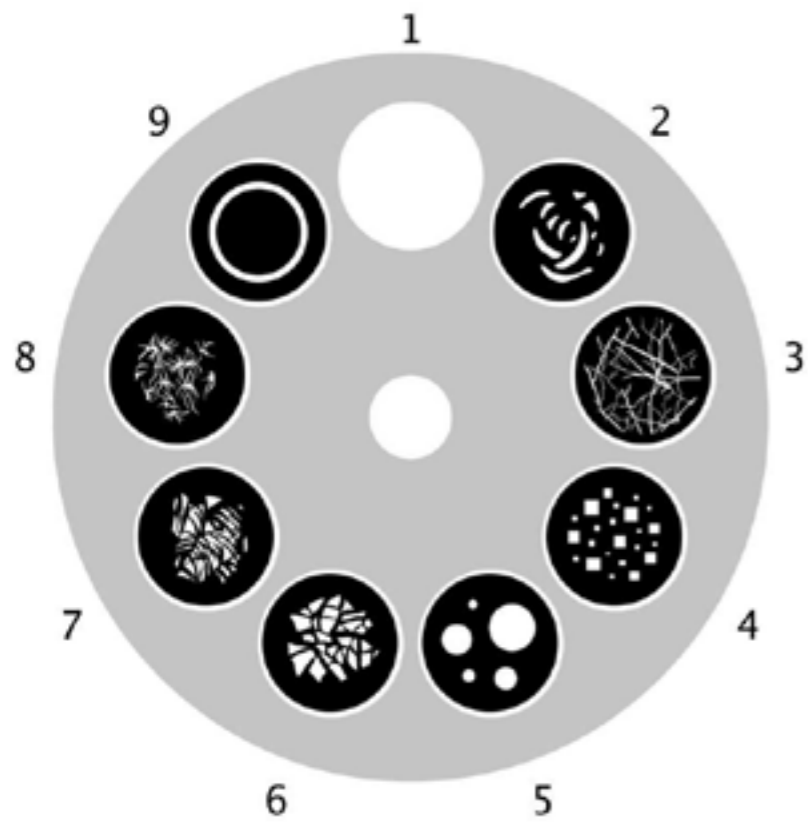

On CL

Studio Beam

Offstage

Star Strobes

93

Chandeliers

81 82

SCROLL B SCROLL A

FANS CH #801

SCROLL B SCROLL A

FANS CH #801

ALPHA SPOT FIXED WHEEL

ALPHA SPOT ROT WHEEL

VL1000 WHEELS

ALPHA SPOT FIXED WHEEL

ALPHA SPOT ROT WHEEL