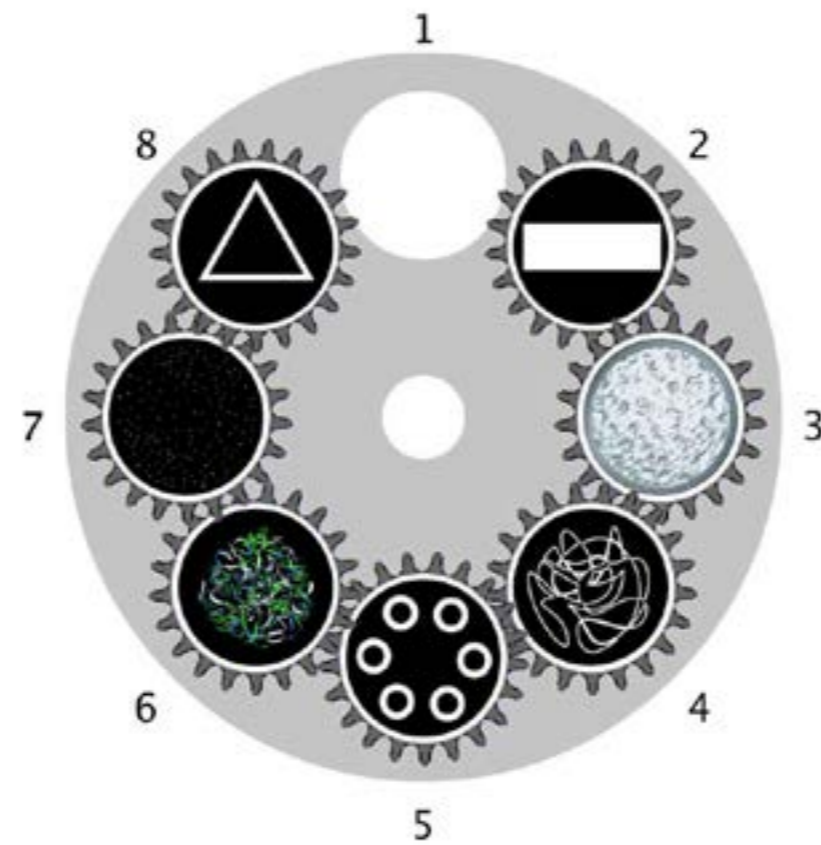

FANS CH #801

SCROLL B SCROLL A

FANS CH #801

ALPHA SPOT FIXED WHEEL

ALPHA SPOT ROT WHEEL

VL1000 WHEELS

ALPHA SPOT FIXED WHEEL

ALPHA SPOT ROT WHEEL