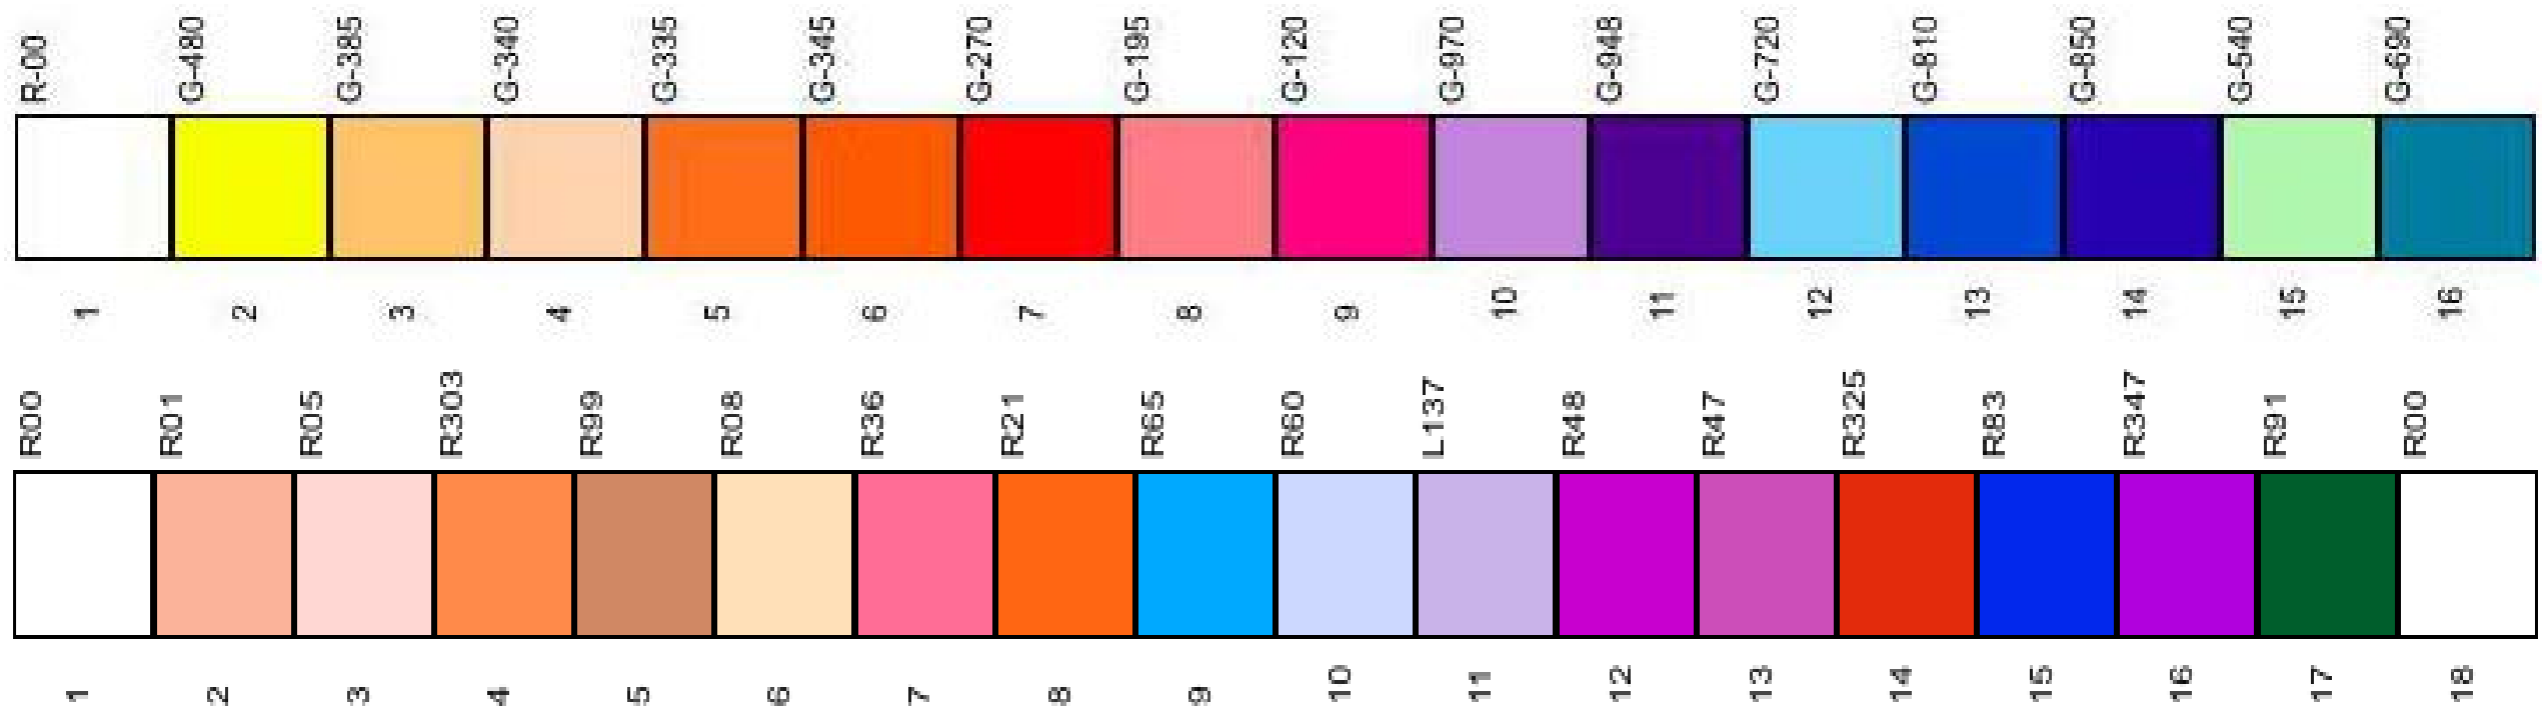

FANS CH #801

SCROLL B SCROLL A

FANS CH #801

ALPHA SPOT FIXED WHEEL

ALPHA SPOT ROT WHEEL

VL1000 WHEELS

ALPHA SPOT FIXED WHEEL

ALPHA SPOT ROT WHEEL