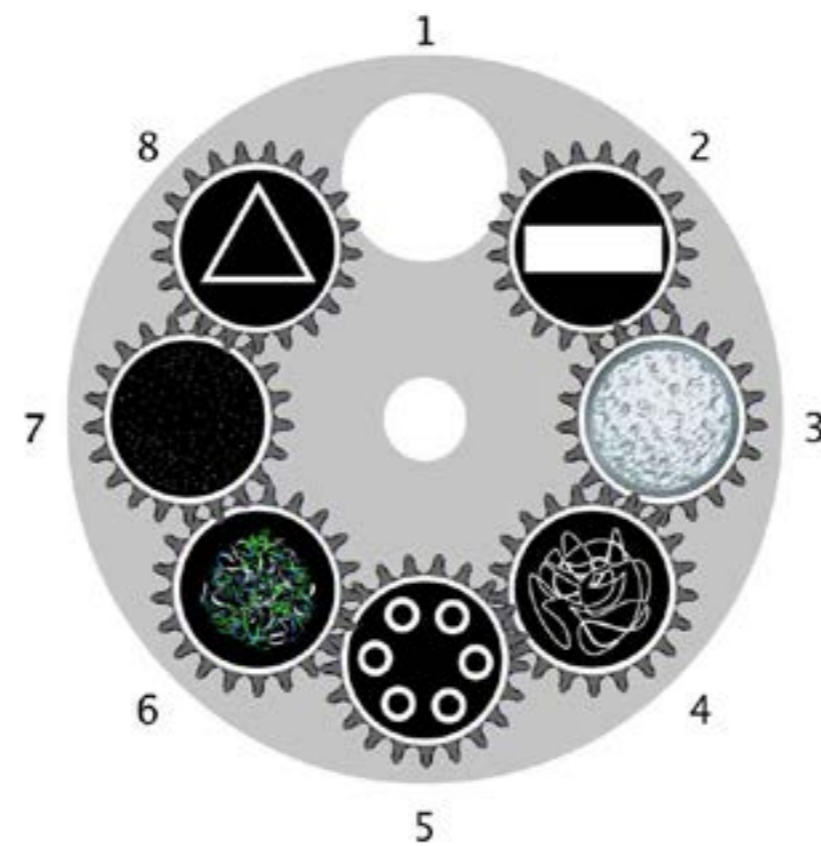

FANS CH #801

SCROLL B SCROLL A

FANS CH #801

ALPHA SPOT FIXED WHEEL

ALPHA SPOT ROT WHEEL

VL1000 WHEELS

ALPHA SPOT FIXED WHEEL

ALPHA SPOT ROT WHEEL