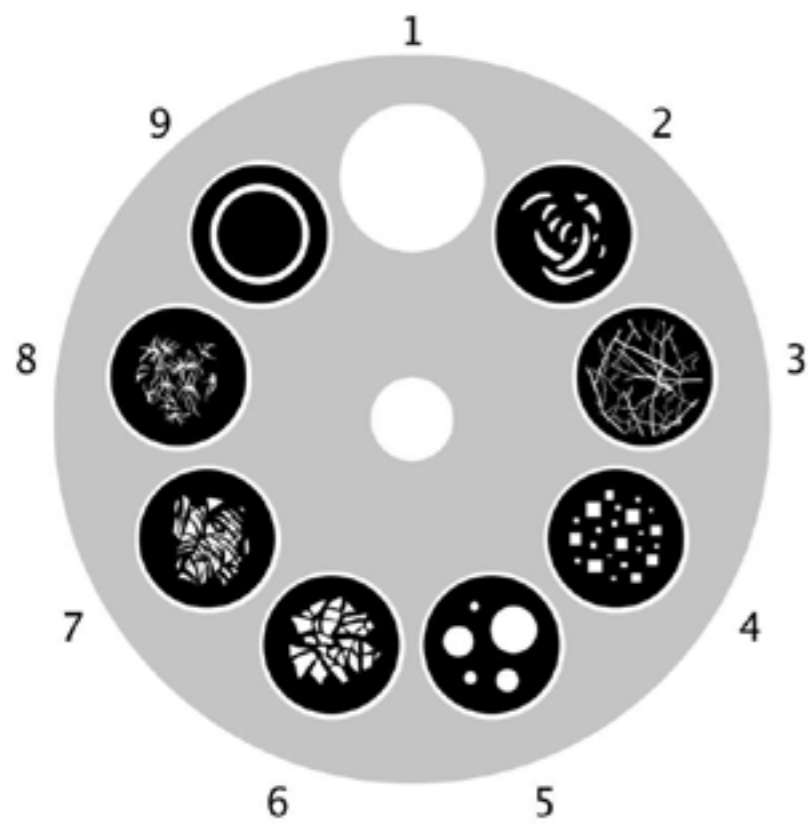

On CL

Studio Beam

Offstage

Star Strobes

93

Chandeliers

81 82

SCROLL B SCROLL A

FANS CH #801

SCROLL B SCROLL A

FANS CH #801

ALPHA SPOT FIXED WHEEL

ALPHA SPOT ROT WHEEL

VL1000 WHEELS

ALPHA SPOT FIXED WHEEL

ALPHA SPOT ROT WHEEL