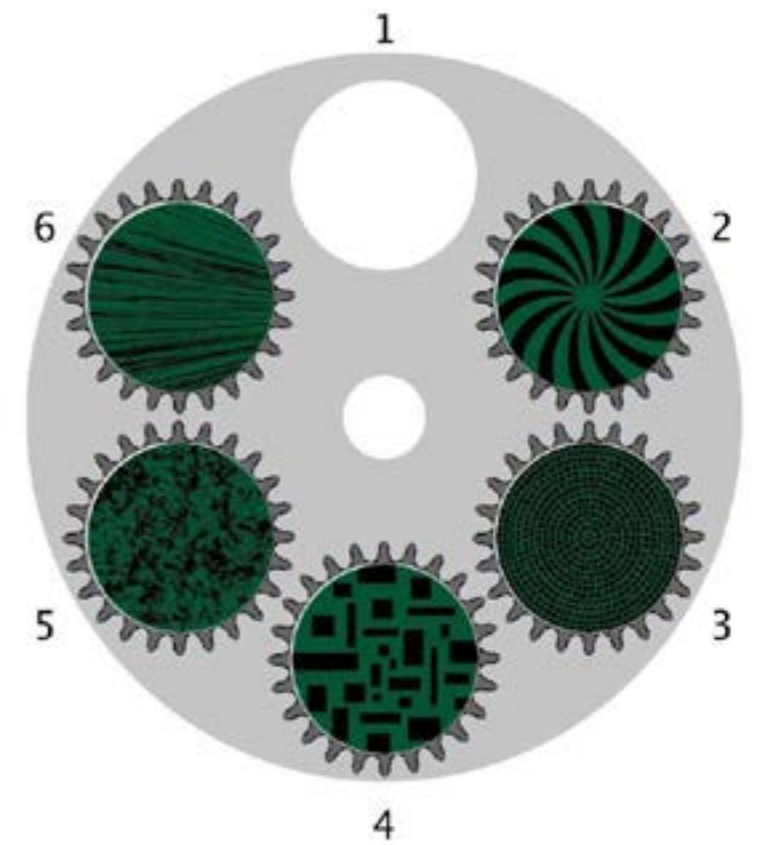

FANS CH #801

SCROLL B SCROLL A

FANS CH #801

ALPHA SPOT FIXED WHEEL

ALPHA SPOT ROT WHEEL

VL1000 WHEELS

ALPHA SPOT FIXED WHEEL

ALPHA SPOT ROT WHEEL