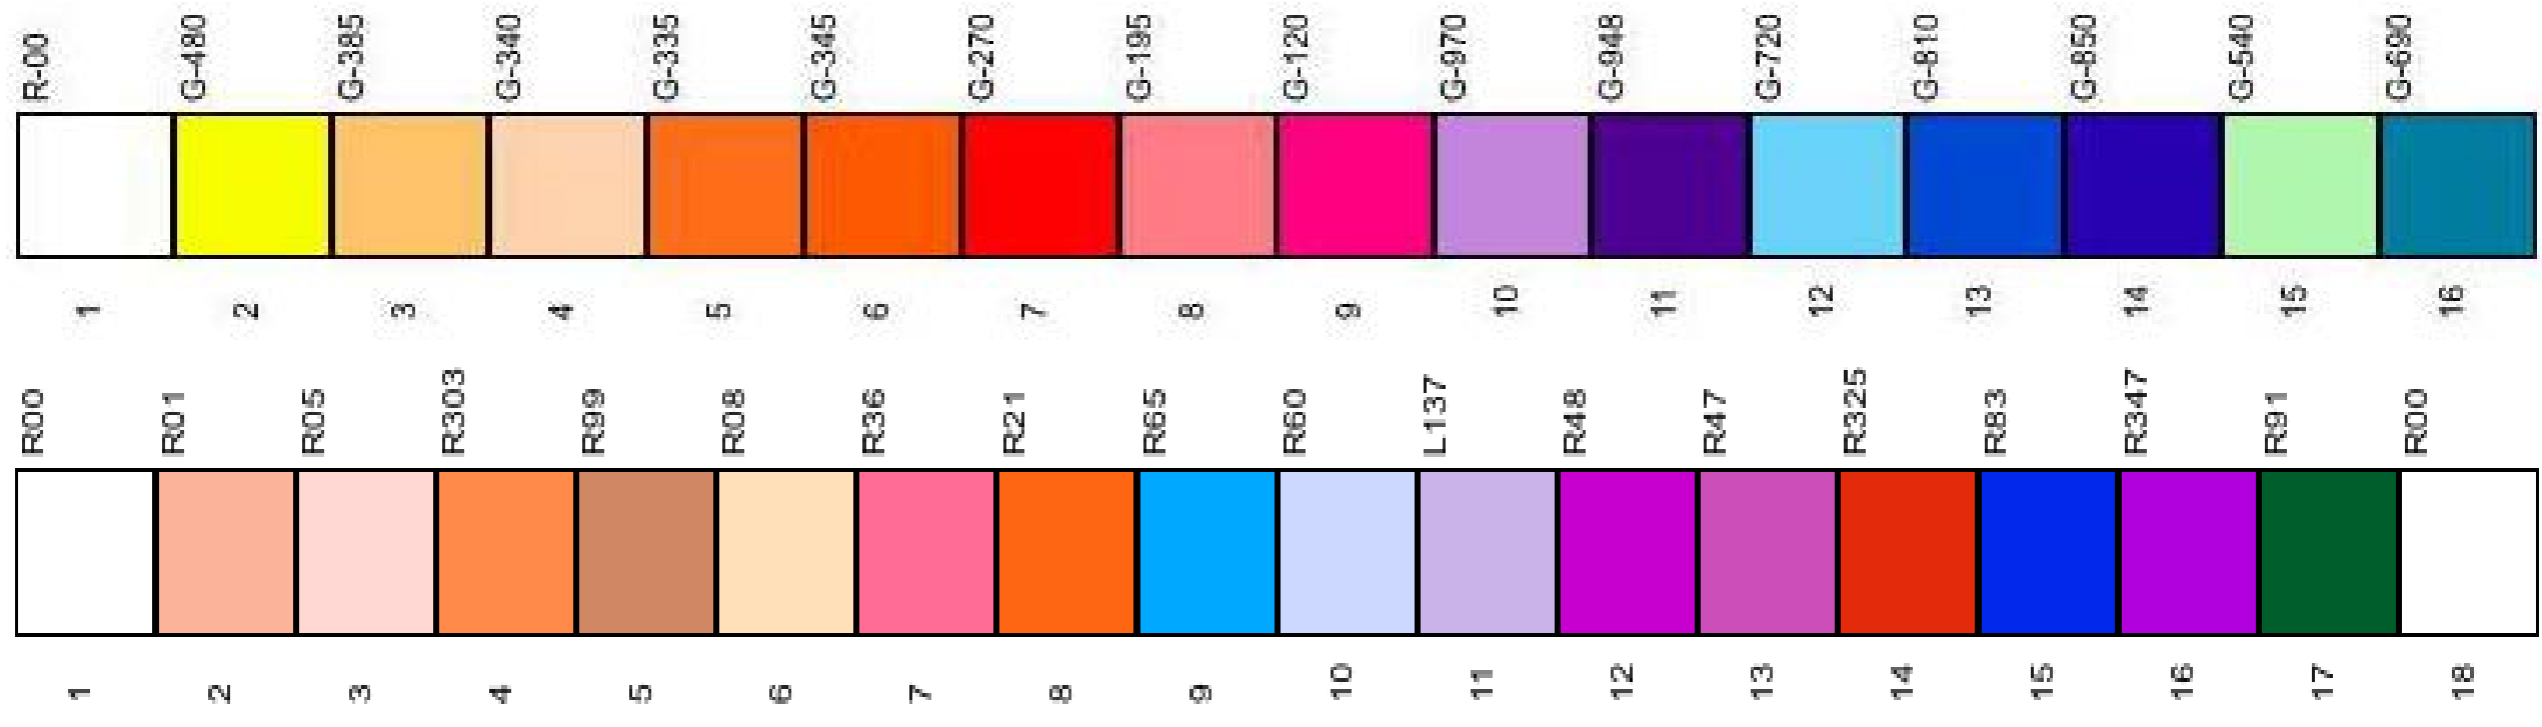

FANS CH #801

SCROLL B SCROLL A

FANS CH #801

ALPHA SPOT FIXED WHEEL

ALPHA SPOT ROT WHEEL

VL1000 WHEELS

ALPHA SPOT FIXED WHEEL

ALPHA SPOT ROT WHEEL