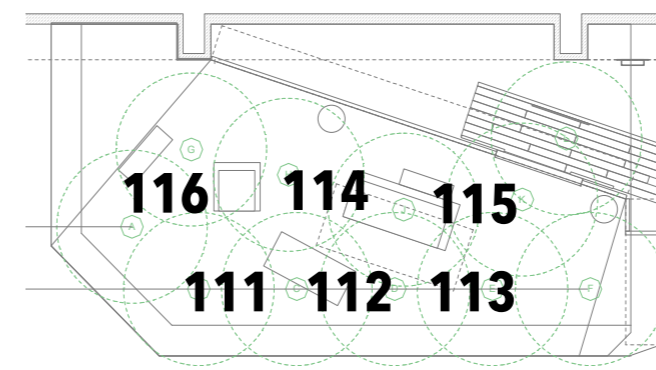

^^ Cool Fills ^^
L203 - Group 7