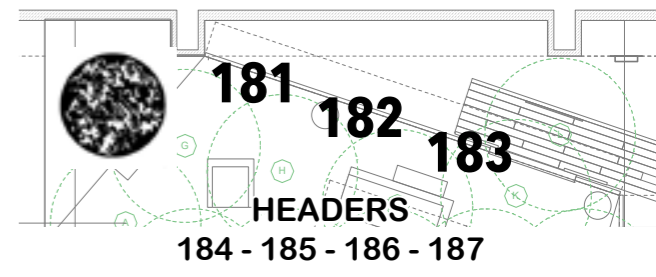

^^ Cool Fills ^^
L203 - Group 7