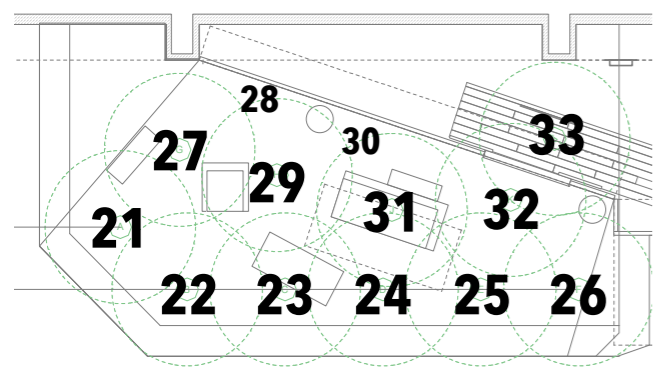

Top Warm
R305 - Group 2