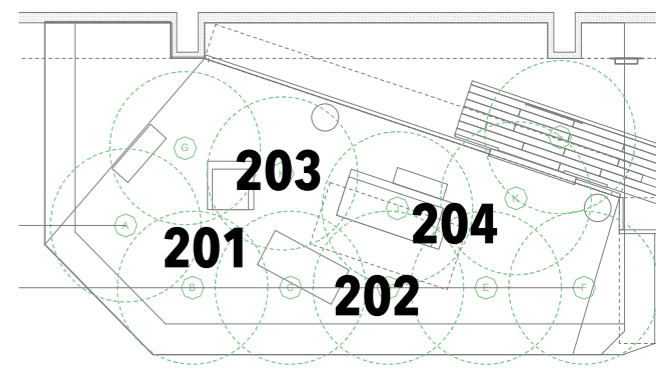

>> Low Boom Ambers <<
R05 - Group 14