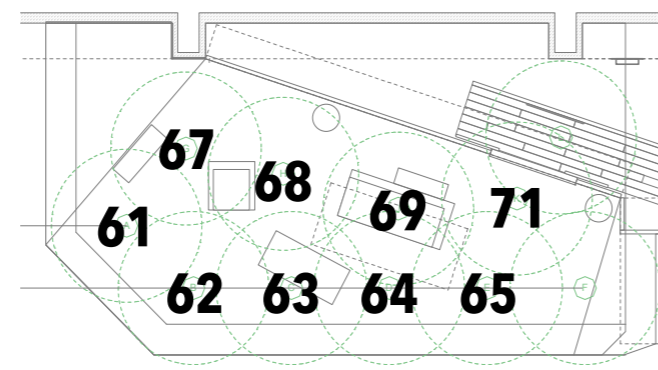

**\\ Seachanger Front **
R119 & CMY - Group 4