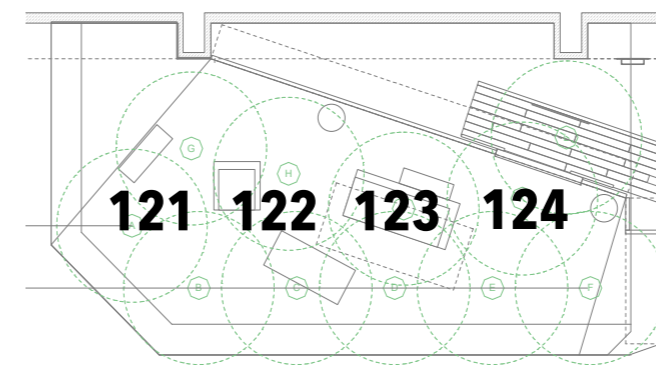

**\\ Seachanger Backs **
R119 & CMY - Group 8