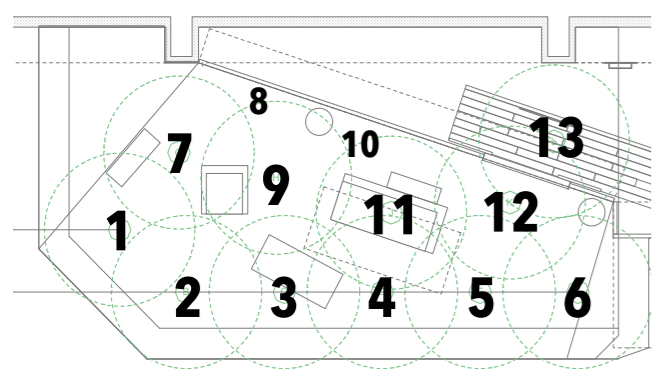

House Lights
901

Step Lights
401

God Of Carnage

MAGIC SHEET

July 2014 - Raymond James Theatre

Room Lights
402

Wall Gobo Fills
R61 - Group 13

Top Cool
L202 - Group 1