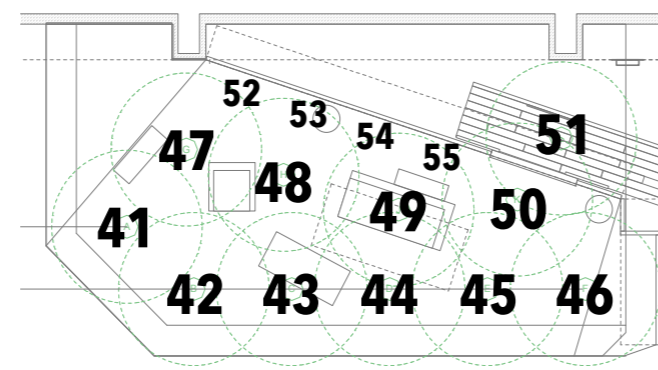

^^ Front Fill ^^
R302 - Group 3