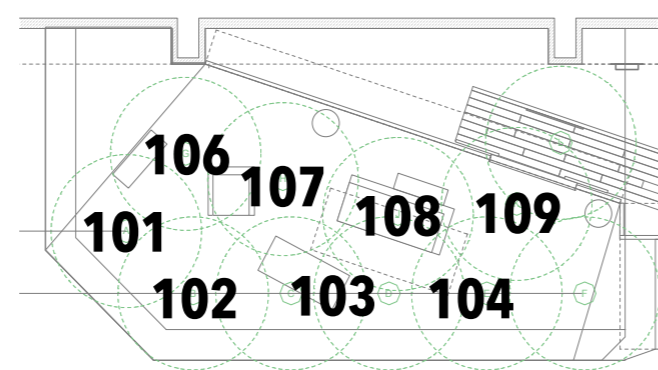

<< Lav Side <<
L137 - Group 6