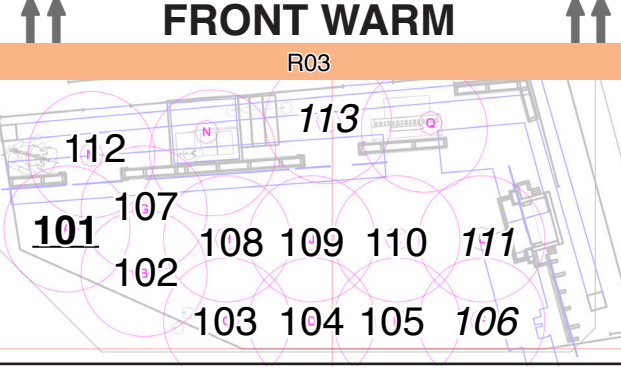

- TBD
- 411
 - 412
 - 413
 - 414
 - 421
 - 422
 - 431
 - 432
 - 433
 - 441
 - 442
 - 443

ALISON PLATFORM

- 451 SCROLLER
- 452 TEMPLATE
- 861 LAMP
- 862 UPLIGHT

BAND

- 462 KEYS
- 461 DRUMS

MAGIC SHEET
AMERICAN STAGE THEATRE COMPANY