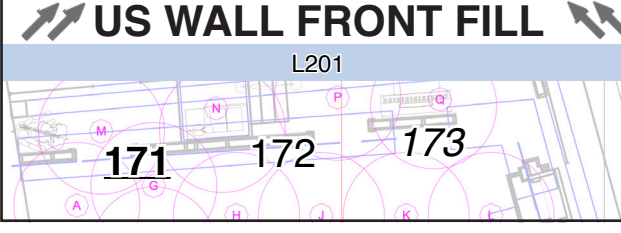

- TBD
- 411
 - 412
 - 413
 - 414
 - 421
 - 422
 - 431
 - 432
 - 433
 - 441
 - 442
 - 443

ALISON PLATFORM

- 451 SCROLLER
- 452 TEMPLATE
- 861 LAMP
- 862 UPLIGHT

BAND

- 462 KEYS
- 461 DRUMS

MAGIC SHEET
AMERICAN STAGE THEATRE COMPANY