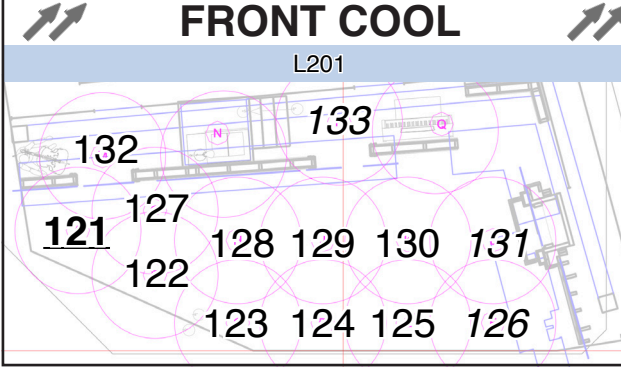

- TBD
- 411
 - 412
 - 413
 - 414
 - 421
 - 422
 - 431
 - 432
 - 433
 - 441
 - 442
 - 443

ALISON PLATFORM

- 451 SCROLLER
- 452 TEMPLATE
- 861 LAMP
- 862 UPLIGHT

BAND

- 462 KEYS
- 461 DRUMS

MAGIC SHEET
AMERICAN STAGE THEATRE COMPANY