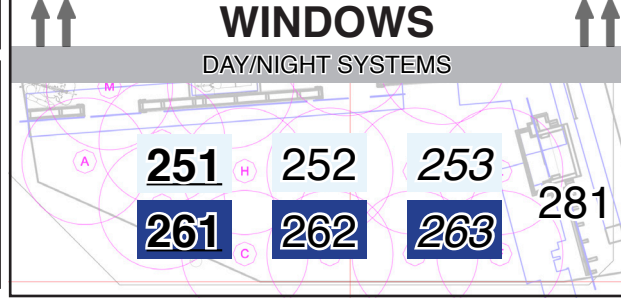

- TBD
- 411
 - 412
 - 413
 - 414
 - 421
 - 422
 - 431
 - 432
 - 433
 - 441
 - 442
 - 443

ALISON PLATFORM

- 451 SCROLLER
- 452 TEMPLATE
- 861 LAMP
- 862 UPLIGHT

BAND

- 462 KEYS
- 461 DRUMS

MAGIC SHEET
AMERICAN STAGE THEATRE COMPANY