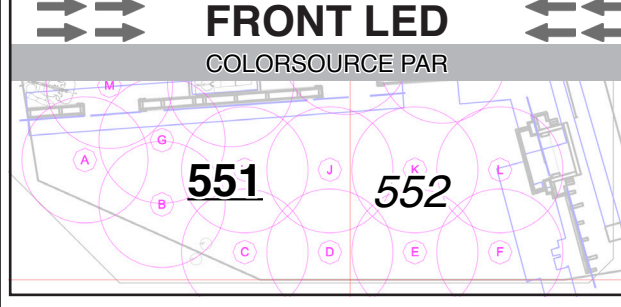

- TBD
- 411
 - 412
 - 413
 - 414
 - 421
 - 422
 - 431
 - 432
 - 433
 - 441
 - 442
 - 443

ALISON PLATFORM

- 451 SCROLLER
- 452 TEMPLATE
- 861 LAMP
- 862 UPLIGHT

BAND

- 462 KEYS
- 461 DRUMS

MAGIC SHEET
AMERICAN STAGE THEATRE COMPANY