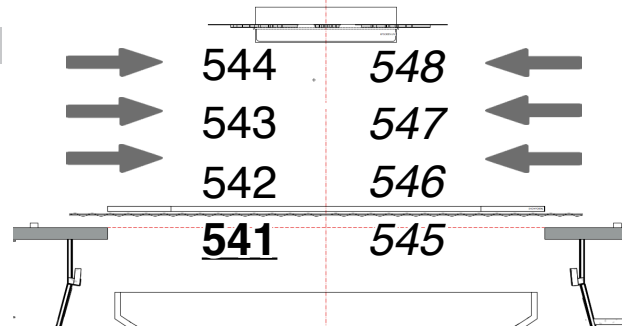

LADDER LUSTR

ETC LUSTR LED S2

TOP R2 WASH

CHAUVET R2 WASH

LADDER R2 WASH

CHAUVET R2 WASH

FRONTS

L201