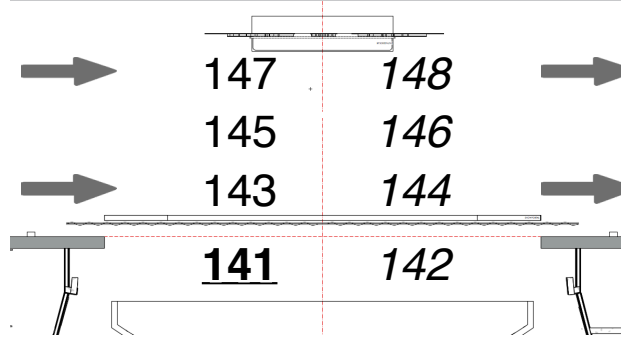

LADDER PARS

COLORSOURCE PAR