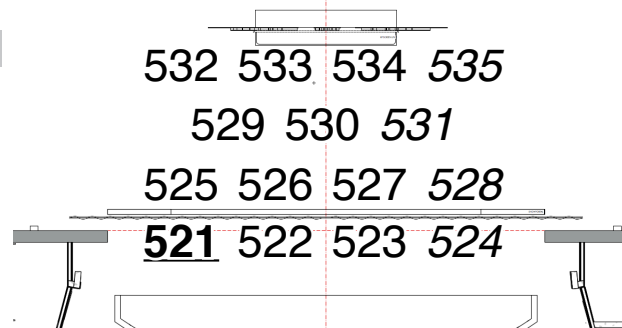

TOP R2 WASH

CHAUVET R2 WASH

LADDER R2 WASH

CHAUVET R2 WASH