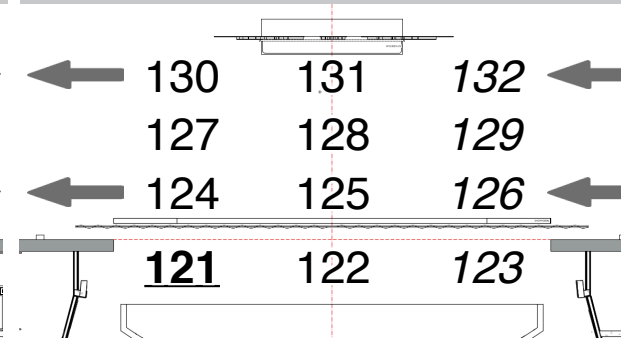

LADDER LUSTR

ETC LUSTR LED S2