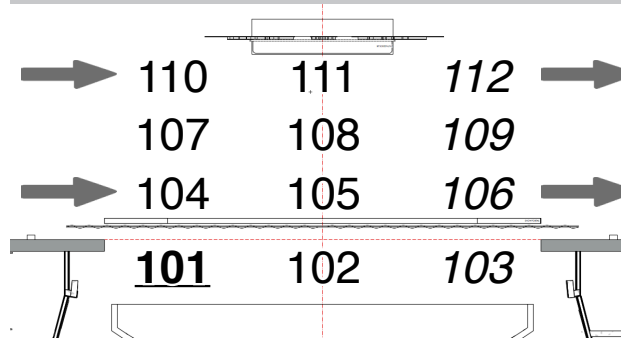

TOP ML SPOTS

SOLASPOT 1000

LADDER TEMPS

ETC LUSTR LED S2

LADDER TEMPS

ETC LUSTR LED S2

LADDER LUSTR

ETC LUSTR LED S2