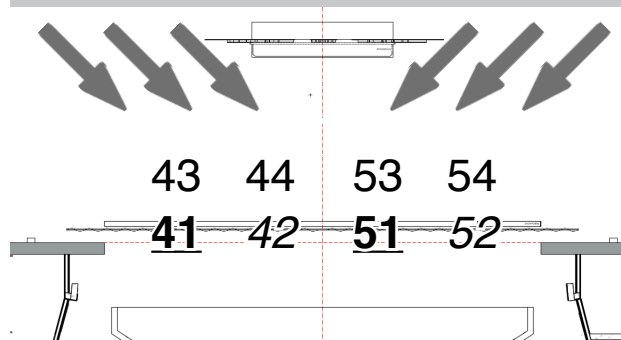

BACK DIAGS

ETC LUSTR FRESNEL