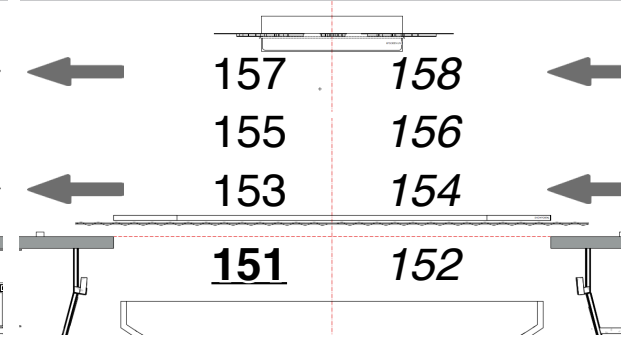

LADDER PARS

COLORSOURCE PAR