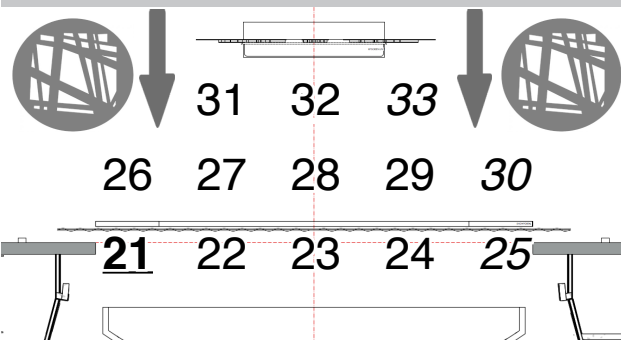

TOP TEMP

ETC LUSTR LED S2