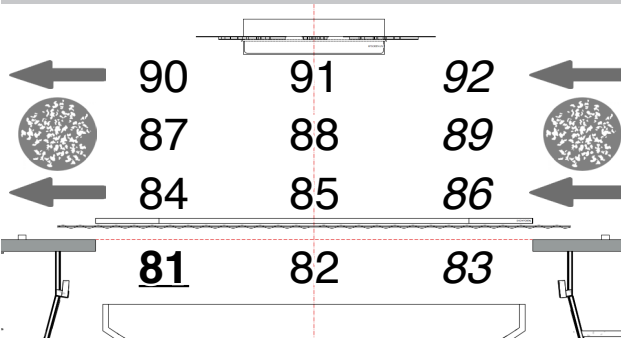

TOP ML SPOTS

SOLASPOT 1000

LADDER TEMPS

ETC LUSTR LED S2

LADDER TEMPS

ETC LUSTR LED S2

LADDER LUSTR

ETC LUSTR LED S2