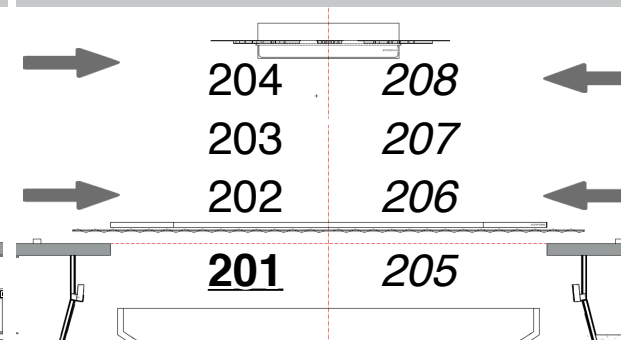

TOP ML SPOTS

SOLASPOT 1000

LADDER TEMPS

ETC LUSTR LED S2

LADDER TEMPS

ETC LUSTR LED S2

LADDER LUSTR

ETC LUSTR LED S2