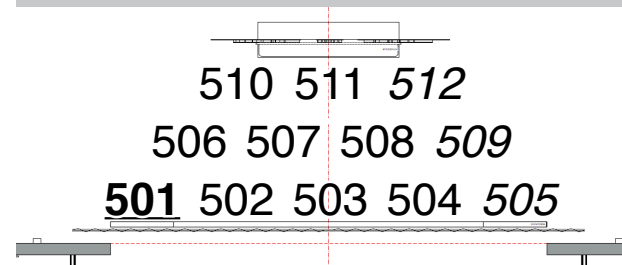

TOP ML SPOTS

SOLASPOT 1000

LADDER TEMPS

ETC LUSTR LED S2

LADDER TEMPS

ETC LUSTR LED S2

LADDER LUSTR

ETC LUSTR LED S2