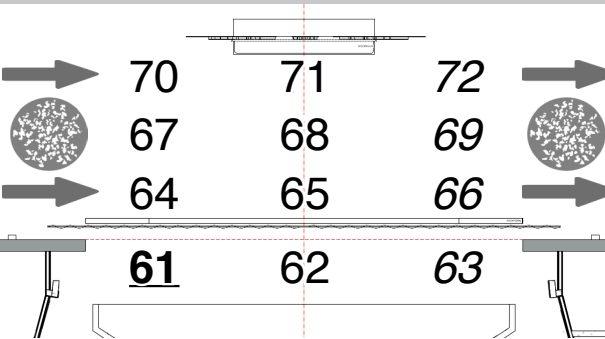

TOP ML SPOTS

SOLASPOT 1000

LADDER TEMPS

ETC LUSTR LED S2

LADDER TEMPS

ETC LUSTR LED S2

LADDER LUSTR

ETC LUSTR LED S2