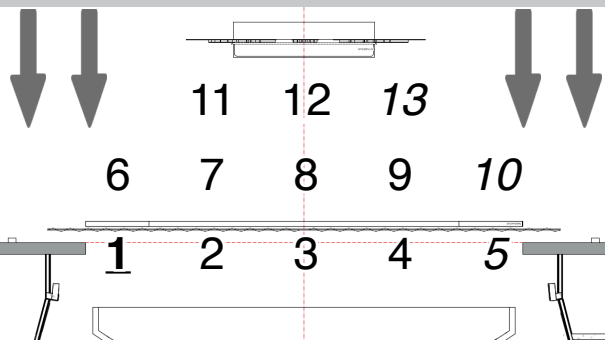

TOP LED WASH

ETC COLORSOURCE PARS