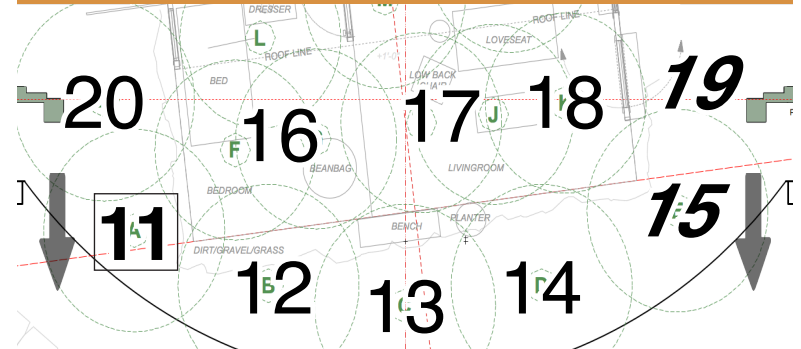

TOP WARM

SOURCE FOUR PARS