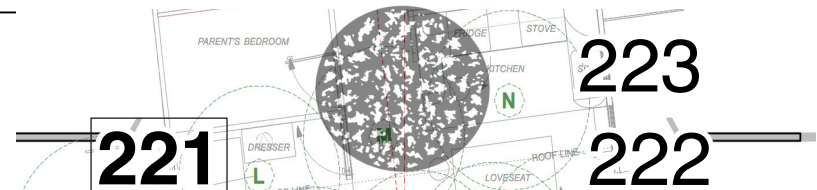

TOP COOL

SOURCE FOUR PARS

TOP WARM

SOURCE FOUR PARS

BOX BOOM SCROLLERS

EXTERIOR GOBOS

EXTERIOR THRU WIND/DRS

- ### PRACTICAL LAMPS
- 601 LL DRESSER
 - 602 STANDING LAMP
 - 603 STOVE HOOD
 - 604 BATHROOM FL
 - 605 HALLWAY CL
 - 606 KITCH CL
 - 607 SL EXTERIOR
 - 608 PARENTS BED
 - 609 LL TWINKLE