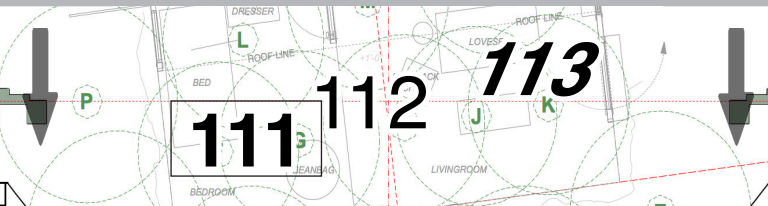

TOP LED

ETC D60 VIVID

HIGH SIDE FILL

R3220