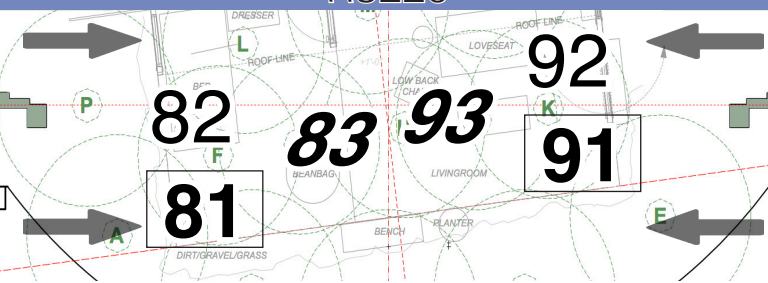

FRONT WARM

R302

FRONT NEUTRAL

R55

FRONT COOL

L202

HIGH SIDE GOBOS

R360

TOP COOL

SOURCE FOUR PARS

TOP WARM

SOURCE FOUR PARS

BOX BOOM SCROLLERS

EXTERIOR GOBOS

EXTERIOR THRU WIND/DRS

1. ### PRACTICAL LAMPS
2. 601 LL DRESSER
   - 602 STANDING LAMP
   - 603 STOVE HOOD
   - 604 BATHROOM FL
   - 605 HALLWAY CL
   - 606 KITCH CL
   - 607 SL EXTERIOR
   - 608 PARENTS BED
   - 609 LL TWINKLE

TOP LED

ETC D60 VIVID

HIGH SIDE FILL

R3220

DS RING GOBOS

L161

DS AREA SPC GOBOS

TBD

HIGH SIDE LED TEMPS

COLORSOURCE SPOT RGBL

HS DS AREA SHARP SPCS

L201

TRAILER BOX FILLS

L704 R50

TRAILER SPECIALS

L161 R3220

FST Florida Studio Theatre

DOUBLE WIDE

"PERFECTION" FLORIDA WEEKLY

NATIONAL HIGH PLAY NETWORK KILLING WORLD PREMIERE

MAGIC SHEET

GOMPERTZ THEATRE 2017

MIKE WOOD

LIGHTING DESIGN