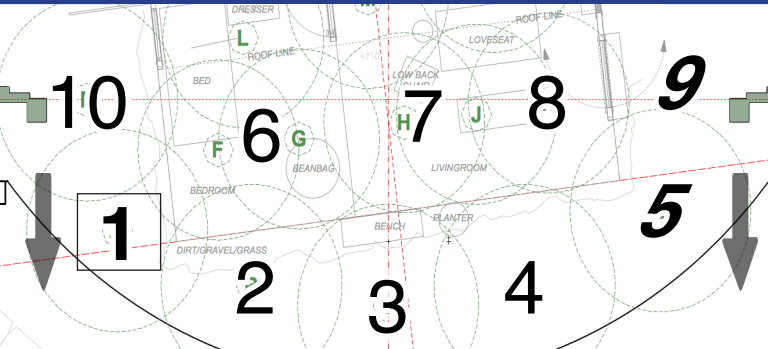

TOP COOL

SOURCE FOUR PARS