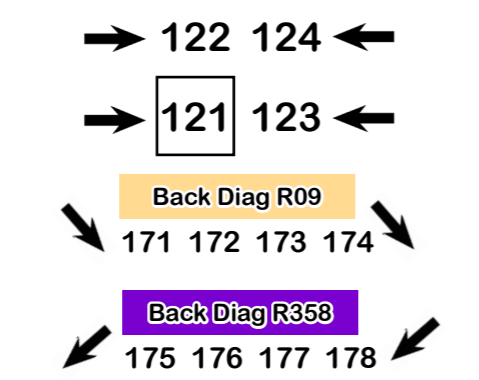

Box Boom Lav

L137

High Side Warm

R01

Box Boom Scroller

Ladder Scrolls

Ladder LEDs

X7