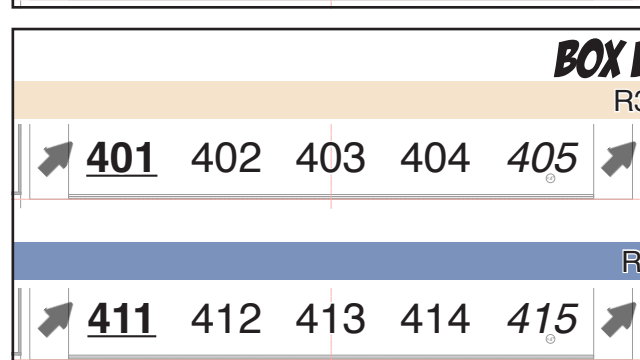

**ML GOBO LOAD**  
SOLATHEATRE GOBO LOADS