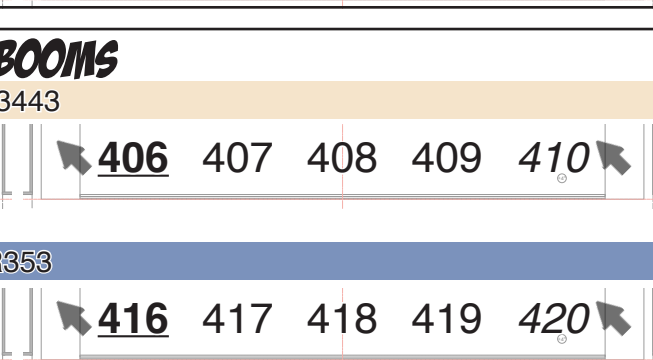

**ML GOBO LOAD**  
SOLATHEATRE GOBO LOADS