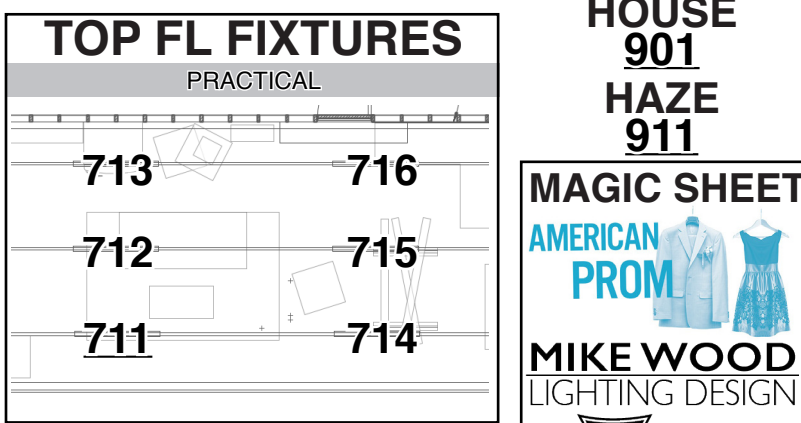

- ### PRACTICALS
- GARAGE - 701/702
  - REINF - 704/705
  - PORCH - 703
  - REINF - 706
  - FRIDGE - 721
  - OUTLET SR - 741
  - OUTLET SL - 742
  - MIRROR - 731

**MAGIC SHEET**  
AMERICAN PROM  
**MIKE WOOD**  
LIGHTING DESIGN