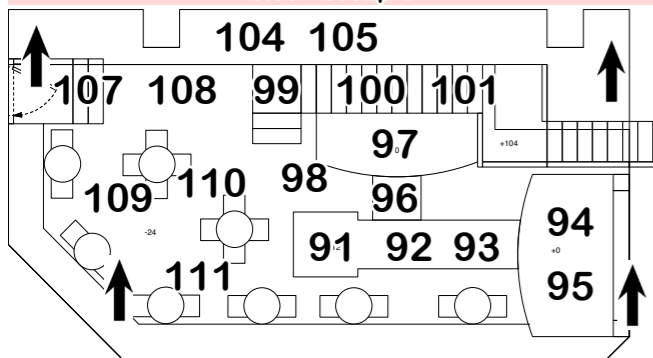

Marvelous Party MAGIC SHEET

November 2013 - Raymond James Theatre

Footlights 431 432 433 434   Moving Lights 501 502

HOUSE LIGHTS

400

XMas Lights

902

Door Gobo

401

Runway Back

402

Poster Specials

403 404 405 406

Carpet Fronts

R05 - Group 14

Carpet Chairs

441 442 443 444 445

Water

461

Carp X-Wash

451 452

Jail Backs

611 612 613
NC BL RE

Band Wall Birdies

621

Ghost Light

631

Top Cool

R383 - Group 1

Top Warm

R39 - Group 2

→ Front Lav →

L137 - Group 3

Front Warm

R05 - Group 4

Front CMY

SEACHANGER - Group 5

Front CMY

SEACHANGER - Group 6

Runway CMY

SEACHANGER - Group 7

Outer Ring

L201 - Group 8

Table Top Gobos

R56 - Group 9

Seating Area Top Gobo

R55 - Group 10

Side Pink Fills

R38 - Group 11

Lav Top Fills

R52 - Group 12

Wall Gobo Fills

421

422

423 424 425 426