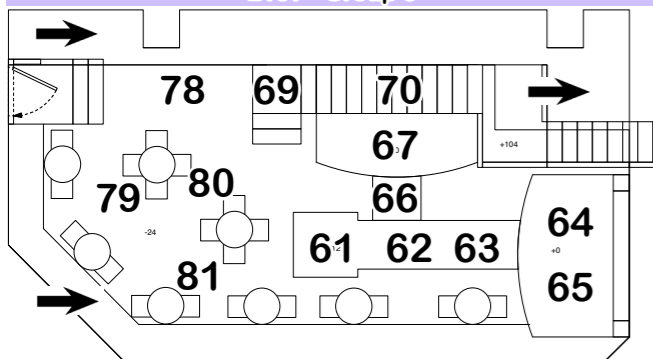

Front Warm

R05 - Group 4