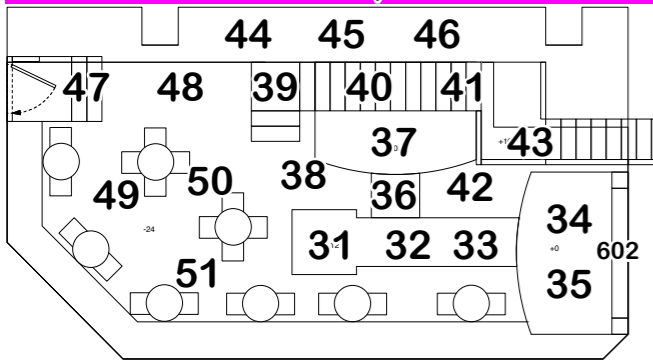

621

Ghost Light

631

Top Cool

R383 - Group 1

Top Warm

R39 - Group 2

→ Front Lav →