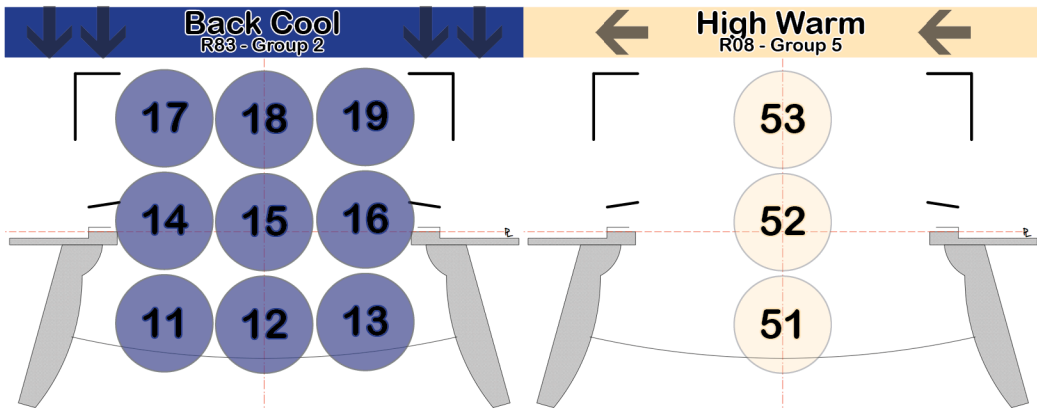

# MAGIC SHEET

MikeWoodLightingDesign  
<http://www.mikewoodld.com>

HOUSE 901  
 HAZE 951

CYC STRIPS

301 302 303

FOLLOWSPOTS

1001 1002 1003

Garage Door  
952