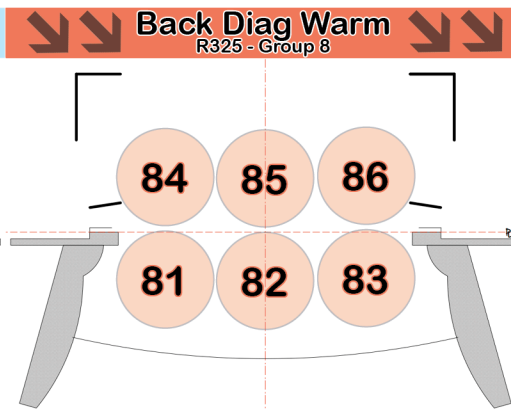

# MAGIC SHEET

MikeWoodLightingDesign  
<http://www.mikewoodld.com>

HOUSE 901  
 HAZE 951

CYC STRIPS

301 302 303

FOLLOWSPOTS

1001 1002 1003

Garage Door  
952