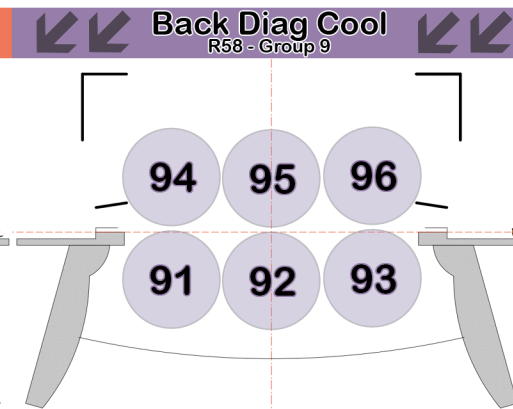

# MAGIC SHEET

MikeWoodLightingDesign  
<http://www.mikewoodld.com>

HOUSE 901  
 HAZE 951

CYC STRIPS

301 302 303

FOLLOWSPOTS

1001 1002 1003

Garage Door  
952