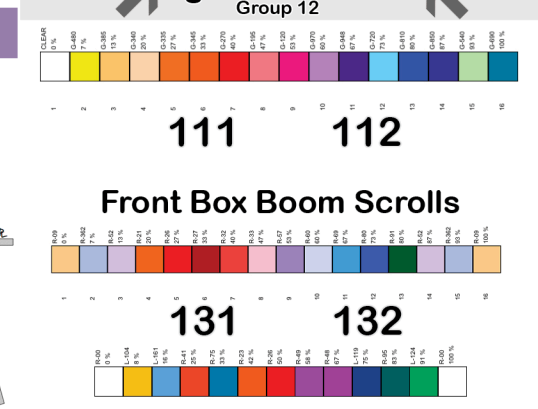

# MAGIC SHEET

MikeWoodLightingDesign  
<http://www.mikewoodld.com>

HOUSE 901  
 HAZE 951

CYC STRIPS

301 302 303

FOLLOWSPOTS

1001 1002 1003

Garage Door  
952