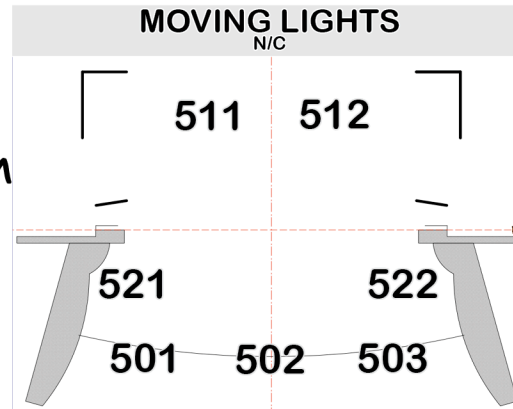

# MAGIC SHEET

MikeWoodLightingDesign  
<http://www.mikewoodld.com>

HOUSE 901  
 HAZE 951

CYC STRIPS

301 302 303

FOLLOWSPOTS

1001 1002 1003

Garage Door  
952