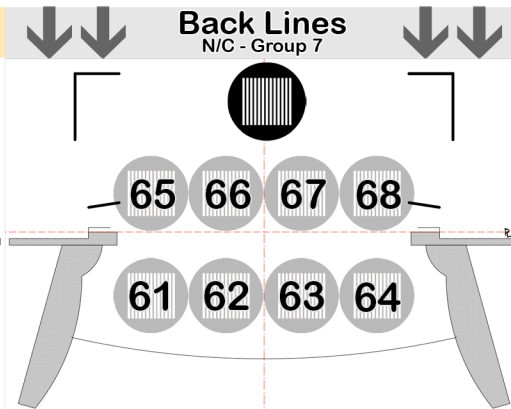

# MAGIC SHEET

MikeWoodLightingDesign  
<http://www.mikewoodld.com>

HOUSE 901  
 HAZE 951

CYC STRIPS

301 302 303

FOLLOWSPOTS

1001 1002 1003

Garage Door  
952