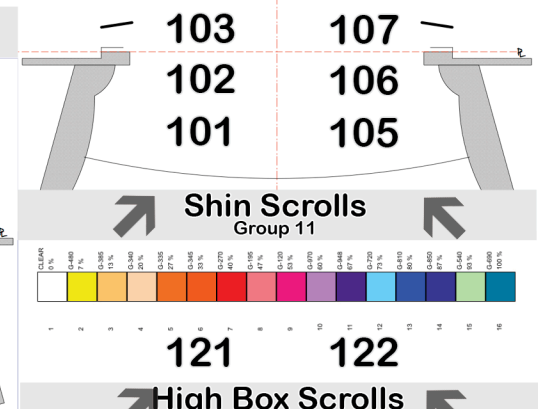

# MAGIC SHEET

MikeWoodLightingDesign  
<http://www.mikewoodld.com>

HOUSE 901  
 HAZE 951

CYC STRIPS

301 302 303

FOLLOWSPOTS

1001 1002 1003

Garage Door  
952