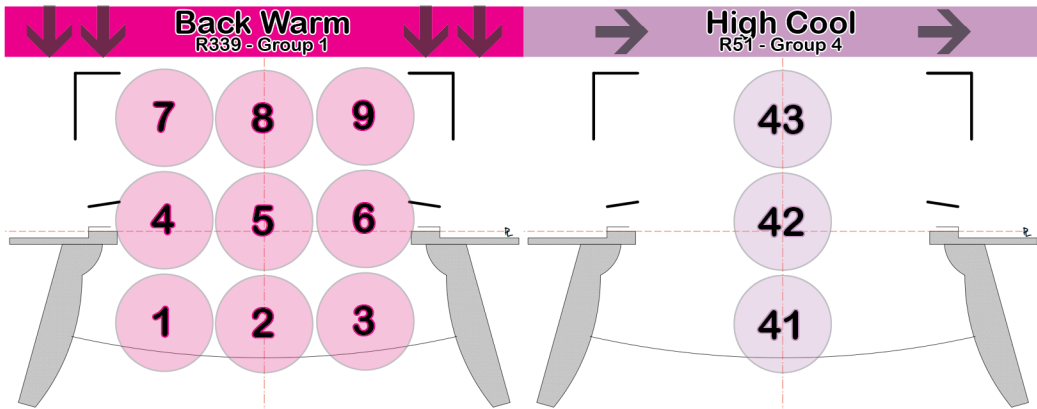

# MAGIC SHEET

MikeWoodLightingDesign  
<http://www.mikewoodld.com>

HOUSE 901  
 HAZE 951

CYC STRIPS

301 302 303

FOLLOWSPOTS

1001 1002 1003

Garage Door  
952