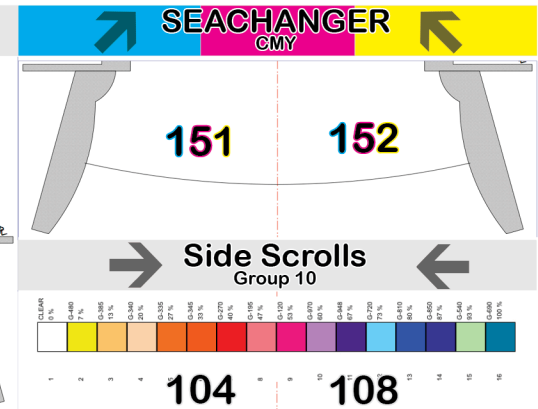

# MAGIC SHEET

MikeWoodLightingDesign  
<http://www.mikewoodld.com>

HOUSE 901  
 HAZE 951

CYC STRIPS

301 302 303

FOLLOWSPOTS

1001 1002 1003

Garage Door  
952