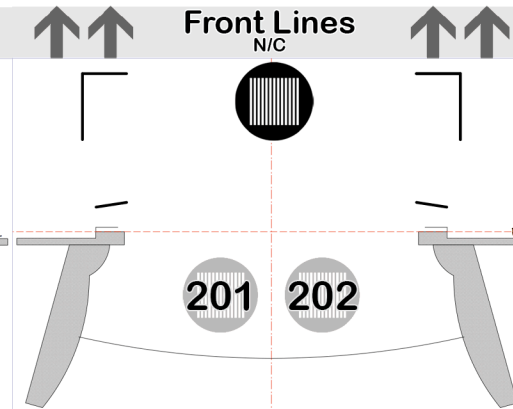

# MAGIC SHEET

MikeWoodLightingDesign  
<http://www.mikewoodld.com>

HOUSE 901  
 HAZE 951

CYC STRIPS

301 302 303

FOLLOWSPOTS

1001 1002 1003

Garage Door  
952