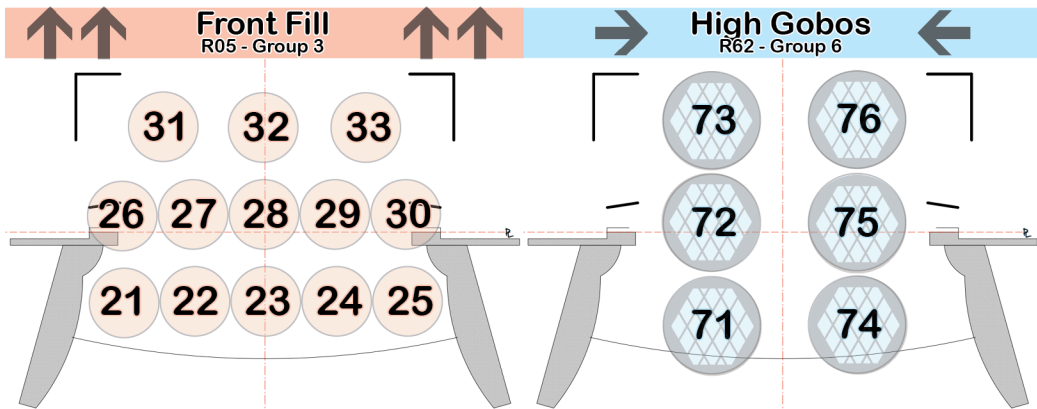

# MAGIC SHEET

MikeWoodLightingDesign  
<http://www.mikewoodld.com>

HOUSE 901  
 HAZE 951

CYC STRIPS

301 302 303

FOLLOWSPOTS

1001 1002 1003

Garage Door  
952