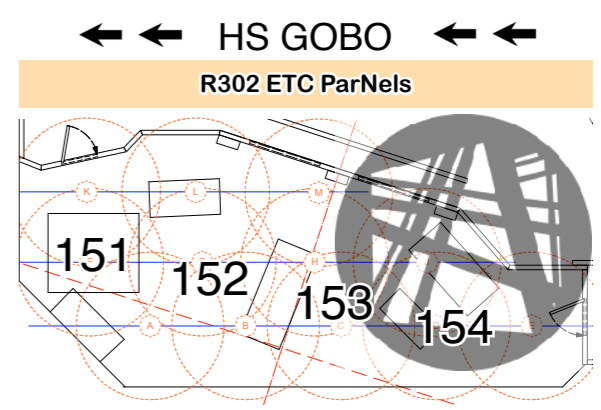

HOUSE
901

MAGIC SHEET

November/December 2014 - American Stage

MAGIC SHEET

November/December 2014 - American Stage

Window Left

Window Right

Door Stage Right