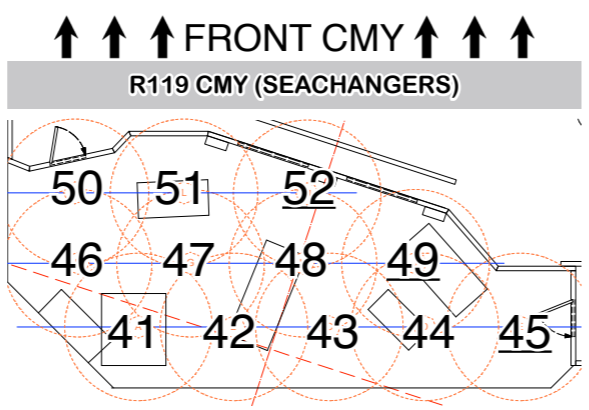

HOUSE
901

MAGIC SHEET

November/December 2014 - American Stage

MAGIC SHEET

November/December 2014 - American Stage

Window Left

Window Right

Door Stage Right