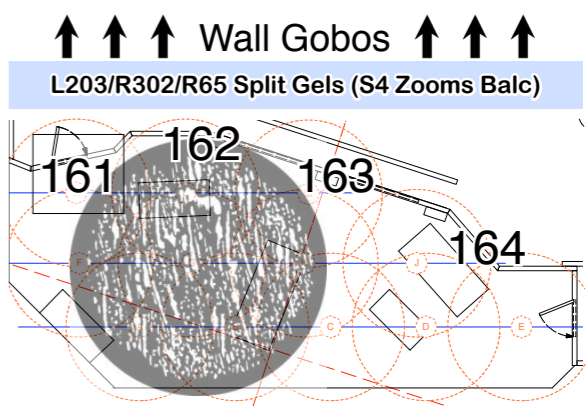

HOUSE
901

MAGIC SHEET

November/December 2014 - American Stage

MAGIC SHEET

November/December 2014 - American Stage

Window Left

Window Right

Door Stage Right

Door Stage Left

Back Color 201	SEACHANGER	Back Color 202
Window Reinf 211	SEACHANGER	Window Reinf 212
Backing Gobos 221	SCRAPE 223	Backing Gobos 222
Cloud Loop 231	FILM LOOP	Cloud Loop 232
Backing Scrape 241	SCRAPE 223	Backing Scrape 242
Back Color 281	DAY FILLS	Back Color 282
Back Color 291	NIGHT FILLS	Back Color 292