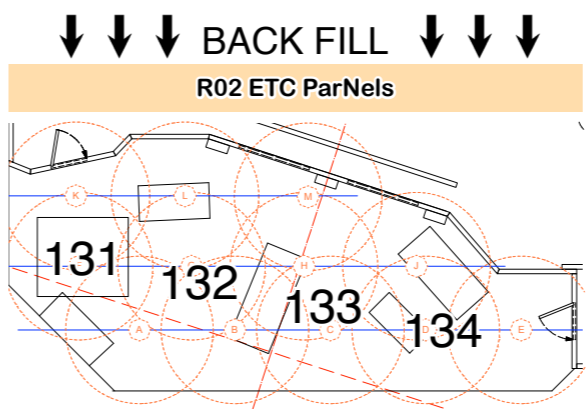

HOUSE
901

MAGIC SHEET

November/December 2014 - American Stage

MAGIC SHEET

November/December 2014 - American Stage

Window Left

Window Right

Door Stage Right