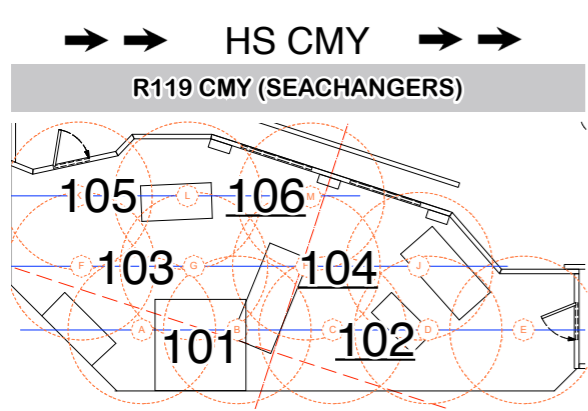

HOUSE
901

MAGIC SHEET

November/December 2014 - American Stage

MAGIC SHEET

November/December 2014 - American Stage

Window Left

Window Right

Door Stage Right