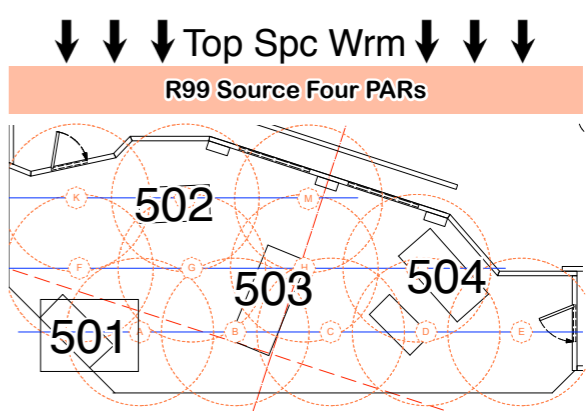

HOUSE
901

MAGIC SHEET

November/December 2014 - American Stage

MAGIC SHEET

November/December 2014 - American Stage

Window Left

Window Right

Door Stage Right