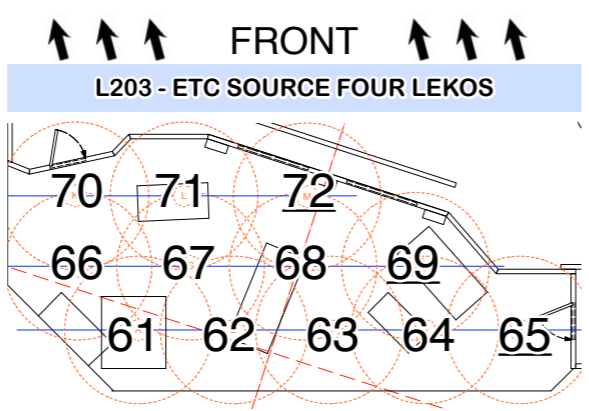

HOUSE
901

MAGIC SHEET

November/December 2014 - American Stage

MAGIC SHEET

November/December 2014 - American Stage

Window Left

Window Right

Door Stage Right