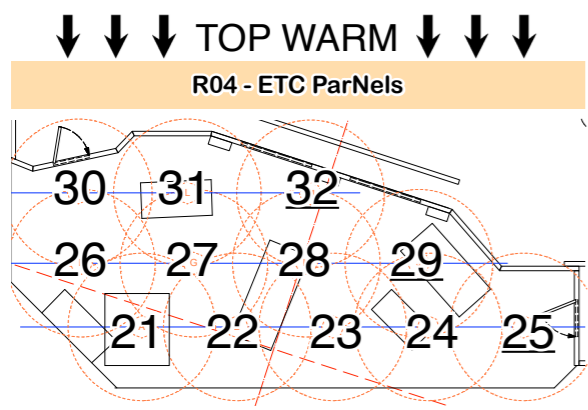

HOUSE
901

MAGIC SHEET

November/December 2014 - American Stage

MAGIC SHEET

November/December 2014 - American Stage

Window Left

Window Right

Door Stage Right