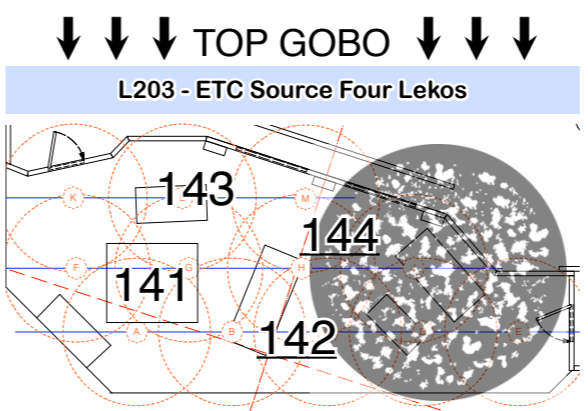

HOUSE
901

MAGIC SHEET

November/December 2014 - American Stage

MAGIC SHEET

November/December 2014 - American Stage

Window Left

Window Right

Door Stage Right

Door Stage Left

Back Color 201	SEACHANGER	Back Color 202
Window Reinf 211	SEACHANGER	Window Reinf 212
Backing Gobos 221	SCRAPE 223	Backing Gobos 222
Cloud Loop 231	FILM LOOP	Cloud Loop 232
Backing Scrape 241	SCRAPE 223	Backing Scrape 242
Back Color 281	DAY FILLS	Back Color 282
Back Color 291	NIGHT FILLS	Back Color 292