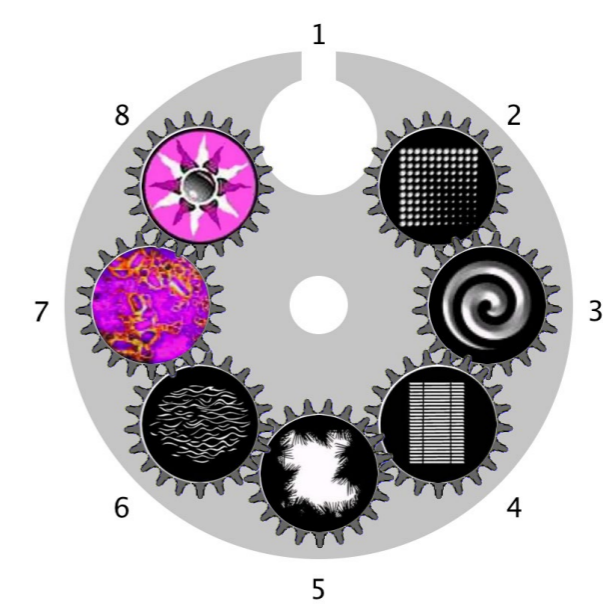

ALL SCROLLS

MAGIC SHEET
March 2014 - The Players Theatre Sarasota

HOUSE
901
HAZER
951

Mirror Motor
241
Mirror Lamps
242
INDIGO
301

Star Drop
211 212 213
Trees
221 - 226

Window Backs
201

Moving Lights
502 503
501

>> HS Scrolls >>
Group 6
→ 95 96 →
→ 93 94 →
→ 91 92 →

<< HS Scrolls <<
Group 7
← 105 106 ←
← 103 104 ←
← 101 102 ←

>> HS Cool >>
L137 - Group 10
→ 113 →
→ 112 →
→ 111 →

<< HS Warm <<
L764 - Group 11
← 123 ←
← 122 ←
← 121 ←

FOLLOWSPOT
701 702
1 R132 1
2 R02 2
3 R52 3
4 R60 4

Top Cool
R83 - Group 1

Top Warm
R16 - Group 2

Front Warm
R05 - Group 3

Front Cool Fill
R80 - Group 4

Box Boom Scrollers
Group 5

Box Lav
L137 - Group 8