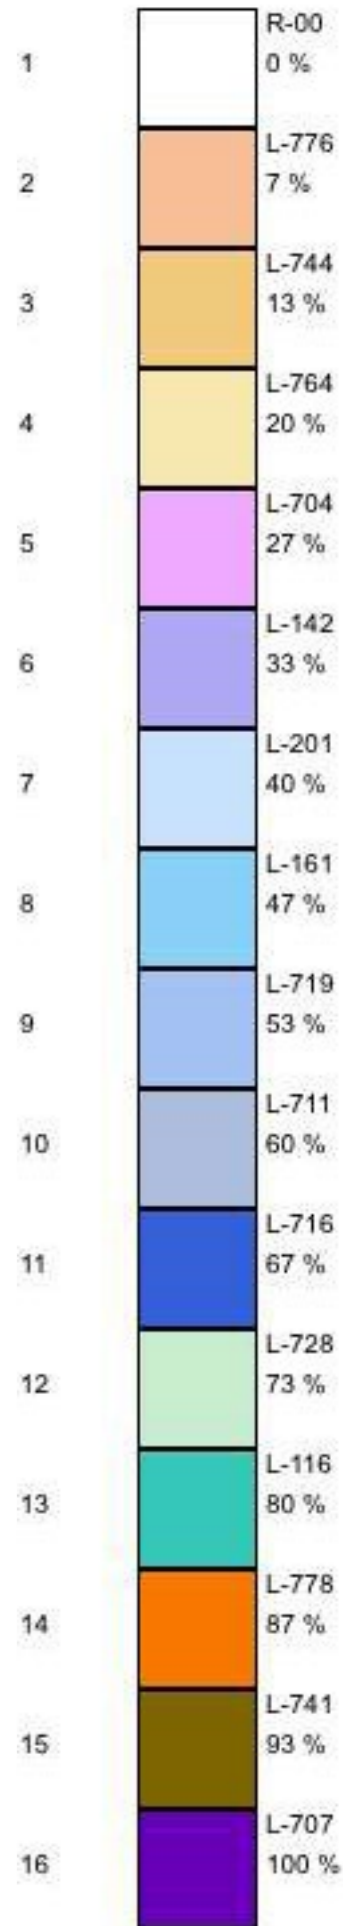

ALL SCROLLS

MAGIC SHEET
March 2014 - The Players Theatre Sarasota

HOUSE
901
HAZER
951

Mirror Motor
241
Mirror Lamps
242
INDIGO
301

Star Drop
211 212 213
Trees
221 - 226

Window Backs
201

Moving Lights
502 503
501

>> HS Scrolls >>
Group 6
→ 95 96 →
→ 93 94 →
→ 91 92 →

<< HS Scrolls <<
Group 7
← 105 106 ←
← 103 104 ←
← 101 102 ←

>> HS Cool >>
L137 - Group 10
→ 113 →
→ 112 →
→ 111 →

<< HS Warm <<
L764 - Group 11
← 123 ←
← 122 ←
← 121 ←

>> HS Gobos <<
R333 - Group 12
→ 133 136 ←
→ 132 135 ←
→ 131 134 ←

Boom Warm
R304 - Group 15
↗ 171 172 ↖

Boom Warm
L201 - Group 16
↗ 161 162 ↖

<< LS Cool <<
L136 - Group 13
← 153 ←
← 152 ←
← 151 ←

>> LS Warm >>
R09 - Group 14
→ 143 →
→ 142 →
→ 141 →

FOLLOWSPOT
701 702
1 R132 1
2 R02 2
3 R52 3
4 R60 4

Top Cool
R83 - Group 1

Top Warm
R16 - Group 2

Front Warm
R05 - Group 3

Front Cool Fill
R80 - Group 4

Box Boom Scrollers
Group 5

Box Lav
L137 - Group 8